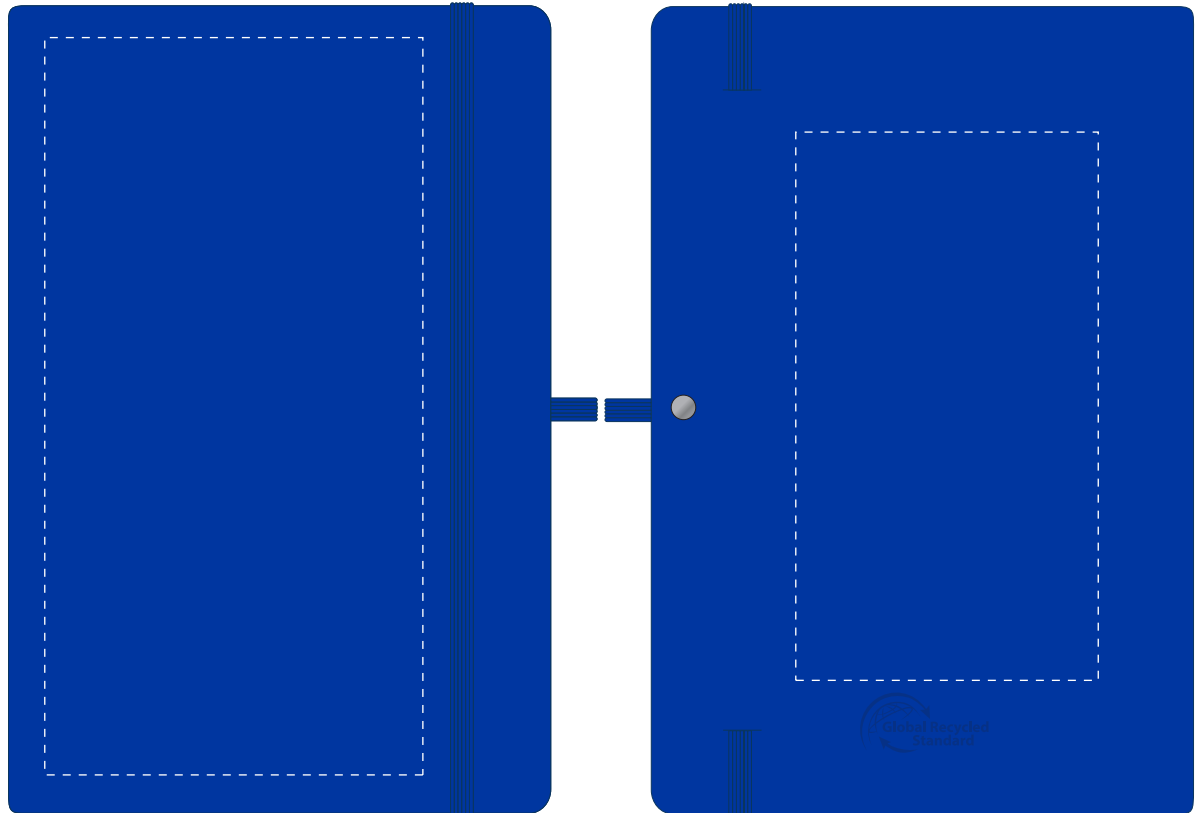

Your Ref:	Quantity:	Product Code: QS2345
Our Ref:	Version: 1	Product Colour: ROYAL BLUE

PRINTING CONCERNS:**PRODUCT INFO: DUE TO THE NATURE OF THE PRODUCT THE PRINT POSITION MAY VARY BY 2 - 3 MM**

We stock this item in the following colours

**PANTONE REFERENCE(S)**

Full Colour Printing

ARTWORK SCALE 50%

Product Image for visualisation
- colours may vary

- **CENTRED TO PRINT AREA**
- **CENTRED TO NOTEBOOK**

The dashed line is to demonstrate print area and will not appear on your printed item

To proceed, please approve visual via the online system.

ARTWORK SCALE 100%
Max print area: 195mm x 100mm

ARTWORK SCALE 100%
Max print area: 145mm x 80mm