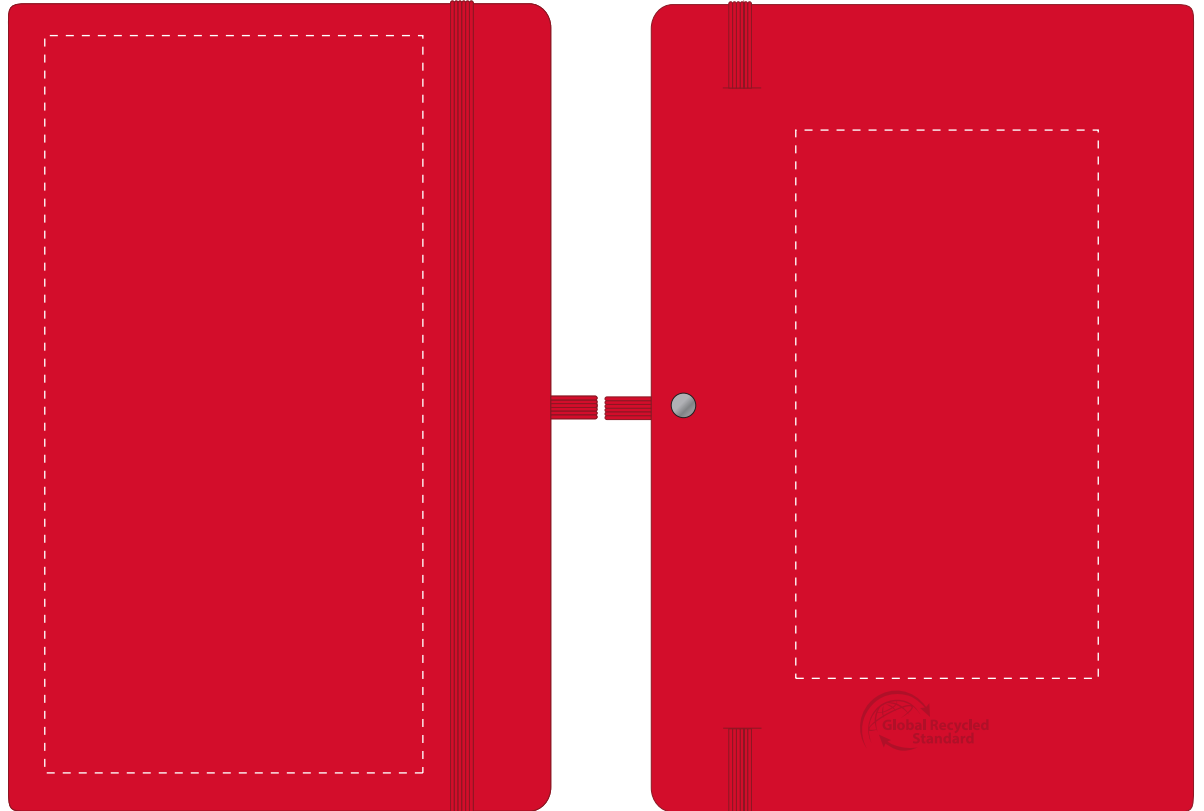

Your Ref:	Quantity:	Product Code: QS2345
Our Ref:	Version: 1	Product Colour: RED

PRINTING CONCERNS:**PRODUCT INFO: DUE TO THE NATURE OF THE PRODUCT THE PRINT POSITION MAY VARY BY 2 - 3 MM**

We stock this item in the following colours

**PANTONE REFERENCE(S)**

- Colour 1
- Colour 1
- Colour 1
- Colour 1

ARTWORK SCALE 50%

Product Image for visualisation
- colours may vary

- CENTRED TO PRINT AREA
- CENTRED TO NOTEBOOK

The dashed line is to demonstrate print area and will not appear on your printed item