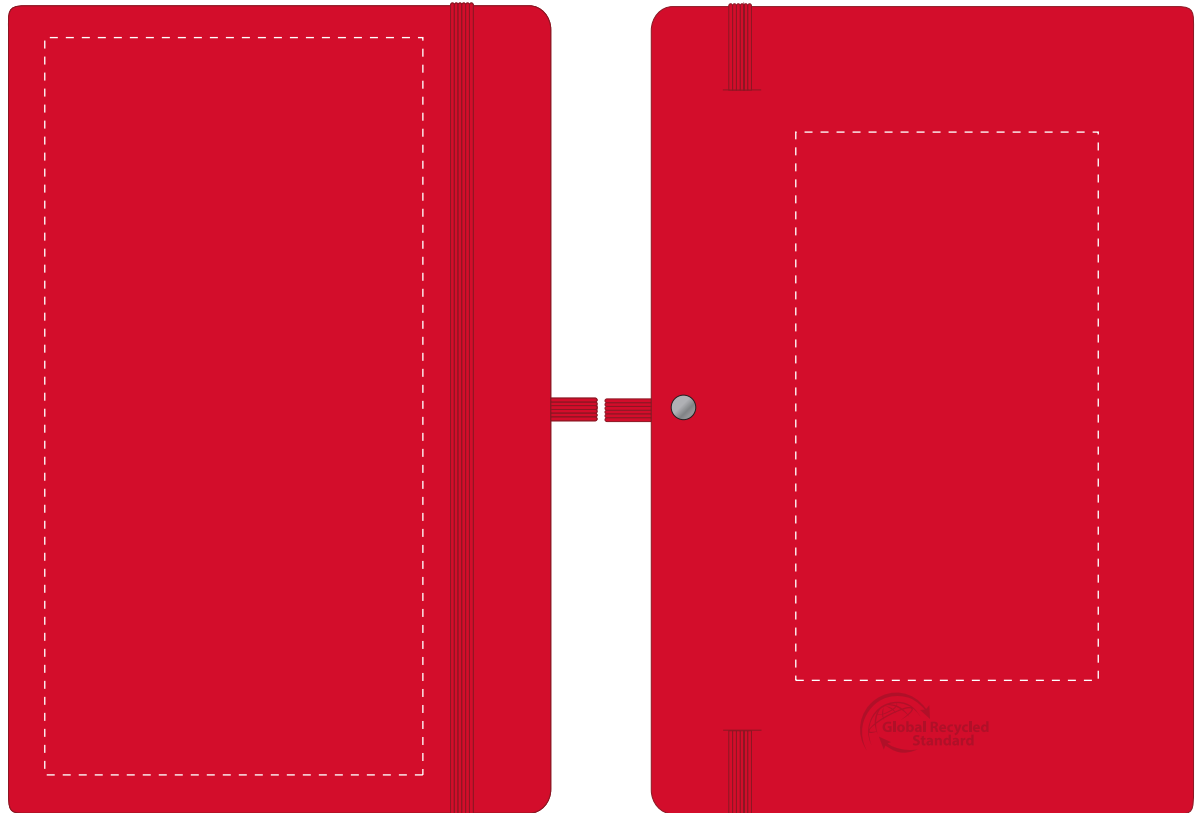

Your Ref:	Quantity:	Product Code: QS2345
Our Ref:	Version: 1	Product Colour: RED

**PRINTING CONCERNS:****PRODUCT INFO: DUE TO THE NATURE OF THE PRODUCT THE PRINT POSITION MAY VARY BY 2 - 3 MM**

We stock this item in the following colours

**PANTONE REFERENCE(S)**
 Full Colour Printing

ARTWORK SCALE 50%

Product Image for visualisation  
- colours may vary

- CENTRED TO PRINT AREA
- CENTRED TO NOTEBOOK

The dashed line is to demonstrate print area and will not appear on your printed item