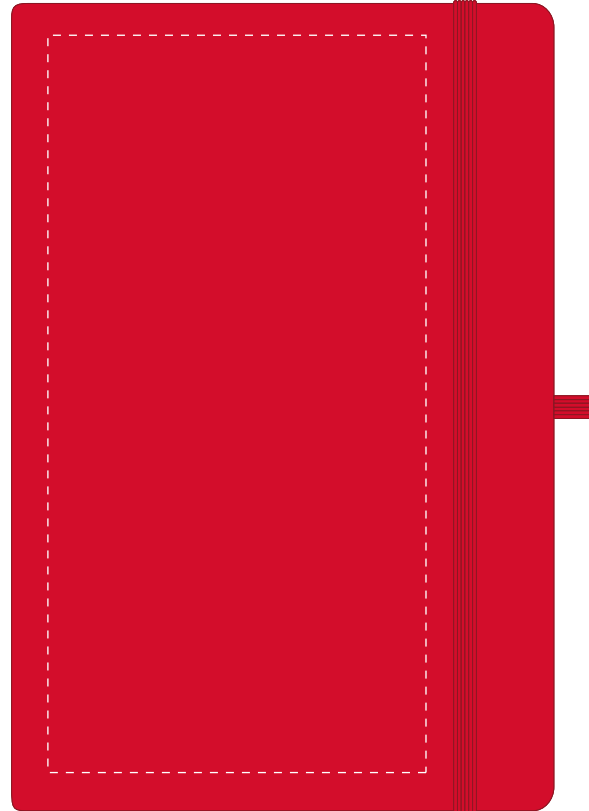

Your Ref:	Quantity:	Product Code: QS2345
Our Ref:	Version: 1	Product Colour: RED

PRINTING CONCERNS:**PRODUCT INFO: DUE TO THE NATURE OF THE PRODUCT THE PRINT POSITION MAY VARY BY 2 - 3 MM**

We stock this item in the following colours

**PANTONE REFERENCE(S)**

- Colour 1
- Colour 1
- Colour 1
- Colour 1

ARTWORK SCALE 50%

- CENTRED TO PRINT AREA
- CENTRED TO NOTEBOOK

Product Image for visualisation
- colours may vary

The dashed line is to demonstrate print area and will not appear on your printed item