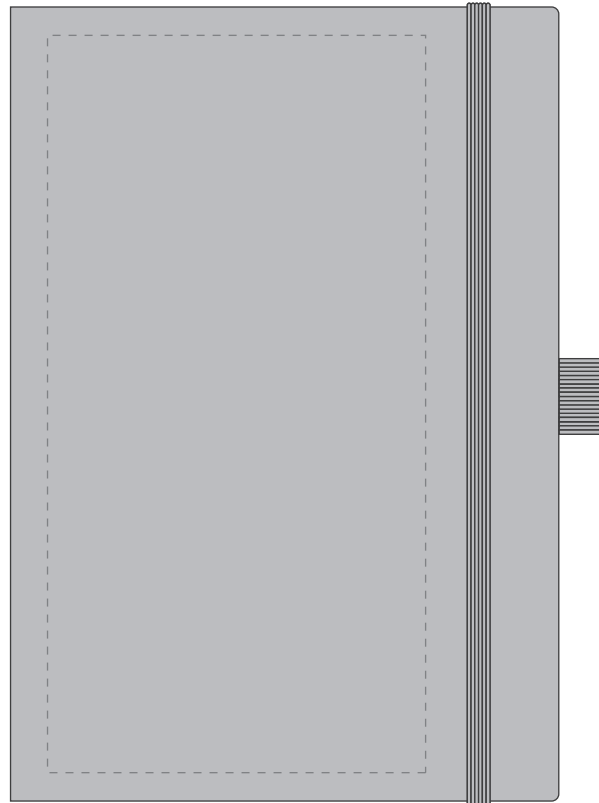

Your Ref:	Quantity:	Product Code: QS2445
Our Ref:	Version: 1	Product Colour: GREY

PRINTING CONCERNS:**PRODUCT INFO:**

Please note that this product has Sustainability Markings that are not visible from this perspective

We stock this item in the following colours

**PANTONE REFERENCE(S)**

● Colour 1

ARTWORK SCALE 50%

- CENTRED TO PRINT AREA
- CENTRED TO NOTEBOOK

Product Image for visualisation
- colours may vary

The dashed line is to demonstrate print area and will not appear on your printed item

To proceed, please approve visual via the online system.

ARTWORK SCALE 100%

Max print area: 100mm x 195mm