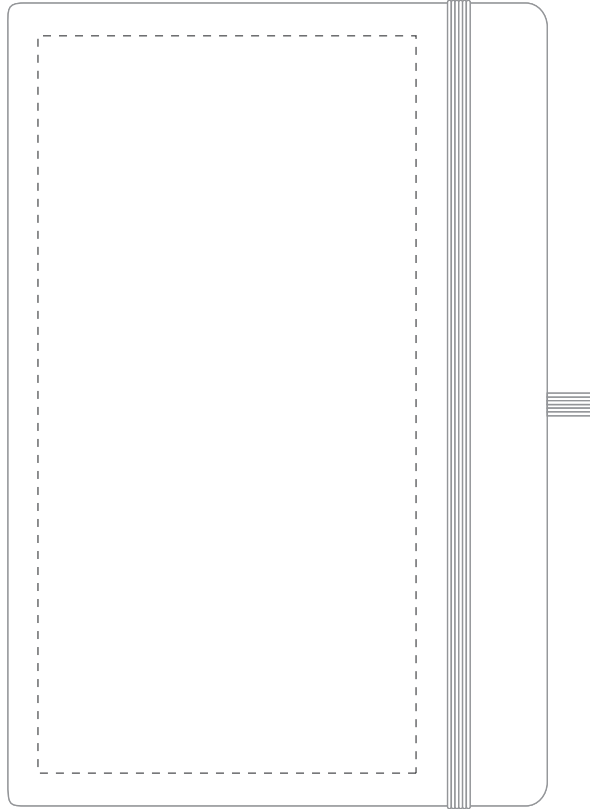

Your Ref:	Quantity:	Product Code: QS2865
Our Ref:	Version: 1	Product Colour: WHITE

**PRINTING CONCERNS:****PRODUCT INFO: DUE TO THE NATURE OF THE PRODUCT THE PRINT POSITION MAY VARY BY 2 - 3 MM**

Please note that this product has Sustainability Markings that are not visible from this perspective

We stock this item in the following colours

**PANTONE REFERENCE(S)**

● Colour 1

ARTWORK SCALE 50%

**CENTRED TO PRINT AREA**  
**CENTRED TO NOTEBOOK**

Product Image for visualisation  
- colours may vary

The dashed line is to demonstrate print area and will not appear on your printed item

To proceed, please approve visual via the online system.

ARTWORK SCALE 100%  
Max print area: 100mm x 195mm