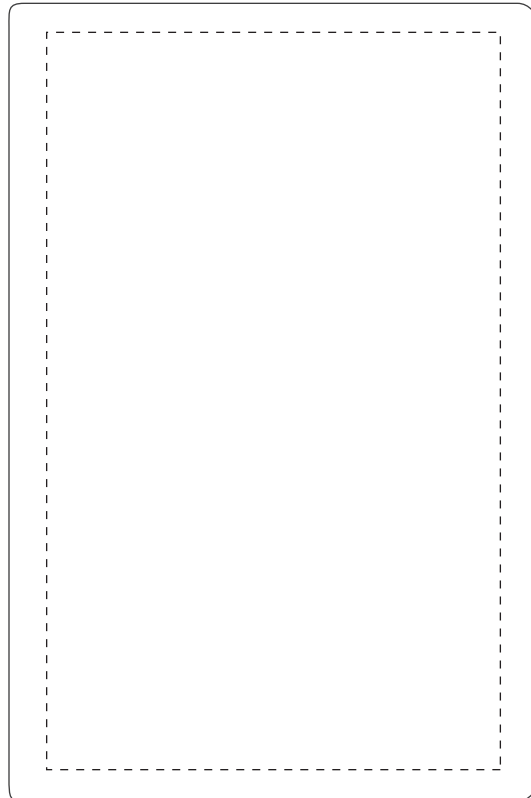

Your Ref:	Quantity:	Product Code: QS3000
Our Ref:	Version: 1	Product Colour: WHITE

PRINTING CONCERNS:**PRODUCT INFO: DUE TO THE NATURE OF THE PRODUCT THE PRINT POSITION MAY VARY BY 2 - 3 MM**

We stock this item in the following colours

PANTONE REFERENCE(S)

- Colour 1
- Colour 1
- Colour 1
- Colour 1

ARTWORK SCALE 50%

Product Image for visualisation
- colours may vary

- **CENTRED TO PRINT AREA**
- **CENTRED TO NOTEBOOK**

The dashed line is to demonstrate print area and will not appear on your printed item

To proceed, please approve visual via the online system.

ARTWORK SCALE 100%
Max print area: 195mm x 120mm

ARTWORK SCALE 100%
Max print area: 180mm x 120mm