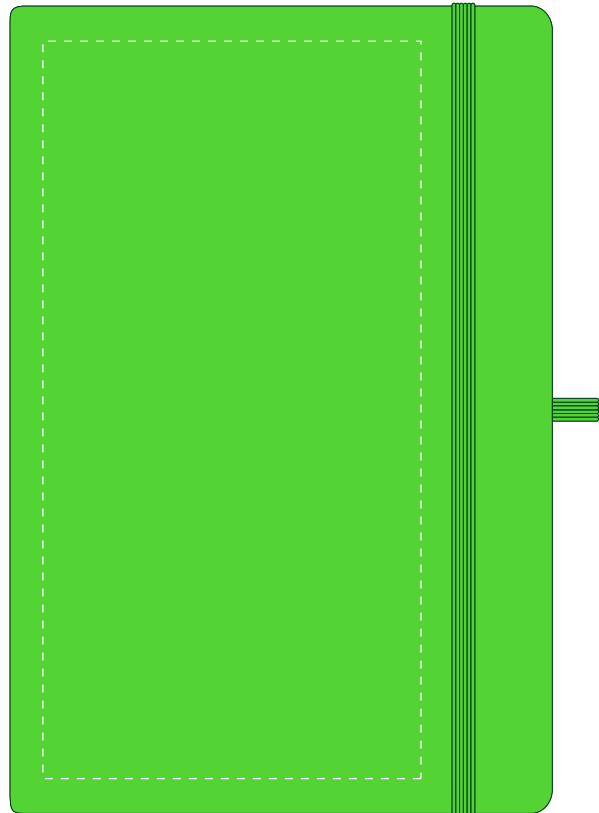

Your Ref:	Quantity:	Product Code: QS3345
Our Ref:	Version: 1	Product Colour: NEON GREEN

PRINTING CONCERNS:**PRODUCT INFO: DUE TO THE NATURE OF THE PRODUCT THE PRINT POSITION MAY VARY BY 2 - 3 MM**

We stock this item in the following colours

**PANTONE REFERENCE(S)**

- Colour 1
- Colour 1
- Colour 1
- Colour 1

ARTWORK SCALE 50%

- **CENTRED TO PRINT AREA**
- **CENTRED TO NOTEBOOK**

Product Image for visualisation
- colours may vary

The dashed line is to demonstrate print area and will not appear on your printed item

To proceed, please approve visual via the online system.

ARTWORK SCALE 100%

Max print area: 195mm x 100mm