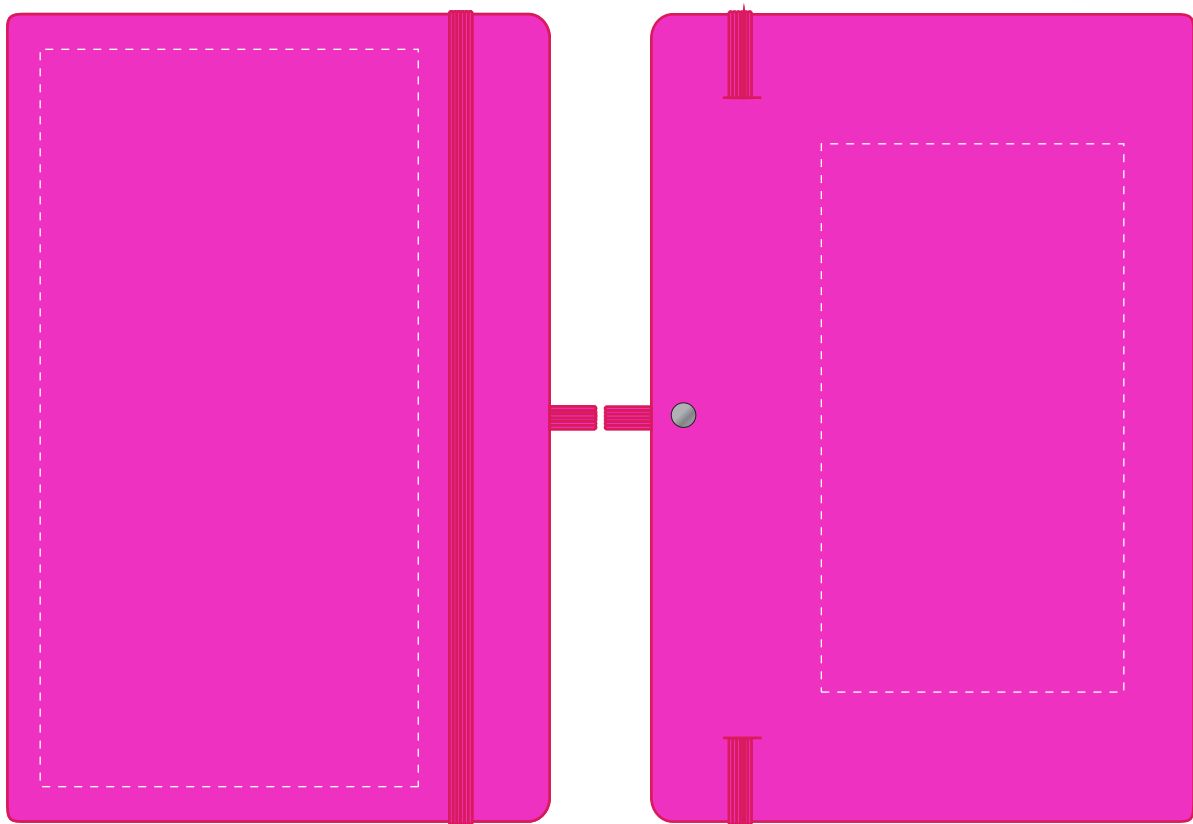

Your Ref:	Quantity:	Product Code: QS3345
Our Ref:	Version: 1	Product Colour: NEON PINK

PRINTING CONCERNS:**PRODUCT INFO: DUE TO THE NATURE OF THE PRODUCT THE PRINT POSITION MAY VARY BY 2 - 3 MM**

We stock this item in the following colours

**PANTONE REFERENCE(S)**

Full Colour Printing

Product Image for visualisation
- colours may vary

ARTWORK SCALE 50%

- CENTRED TO PRINT AREA
- CENTRED TO NOTEBOOK

The dashed line is to demonstrate print area and will not appear on your printed item

To proceed, please approve visual via the online system.

ARTWORK SCALE 100%
Max print area: 195mm x 100mm

ARTWORK SCALE 100%
Max print area: 145mm x 80mm