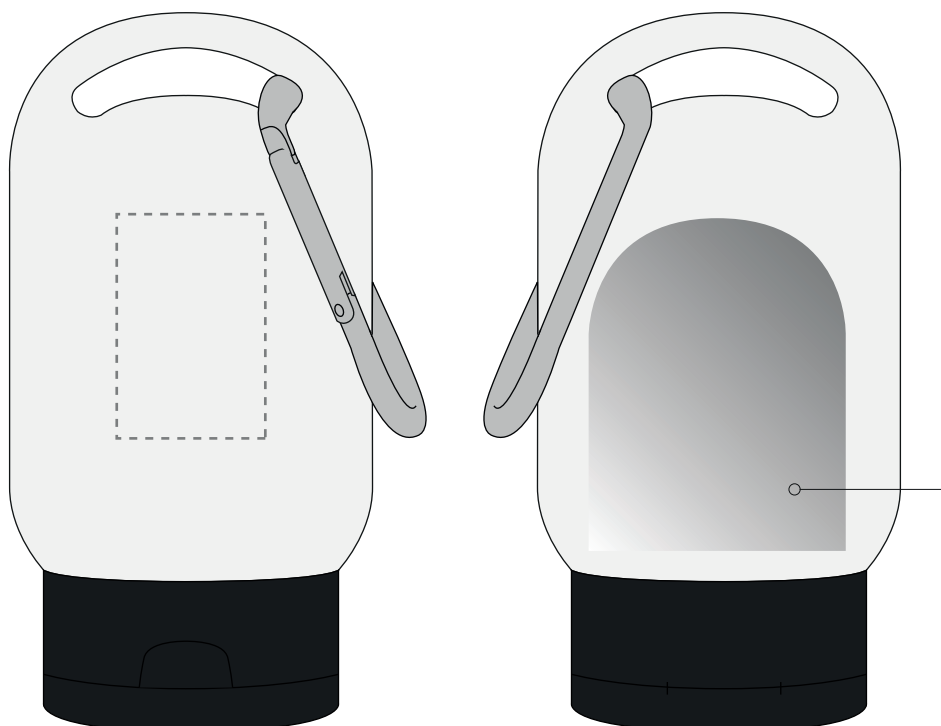

Your Ref:  
Our Ref:

Quantity:  
Version: 1

Product Code: RC0129  
Product Colour: BLACK

**PRINTING CONCERNS:**

We stock this item in the following colours

**PANTONE REFERENCE(S)**

● Colour 1

ARTWORK SCALE 100%  
Max print area: 20mm x 30mm

Product Image for visualisation  
- colours may vary

Ingredient sticker on the rear  
(34mm x 44mm)

The dashed line is to demonstrate print area and will not appear on your printed item

**PLEASE NOTE:**

- All colours including print and product are for visual purposes only and should not be regarded as the actual colour of the product and print.
- Some products may vary from batch to batch and may differ from previous orders.
- The colour and texture of a product can also have an effect on the final print colour.
- By approving this order we accept that you understand these terms.