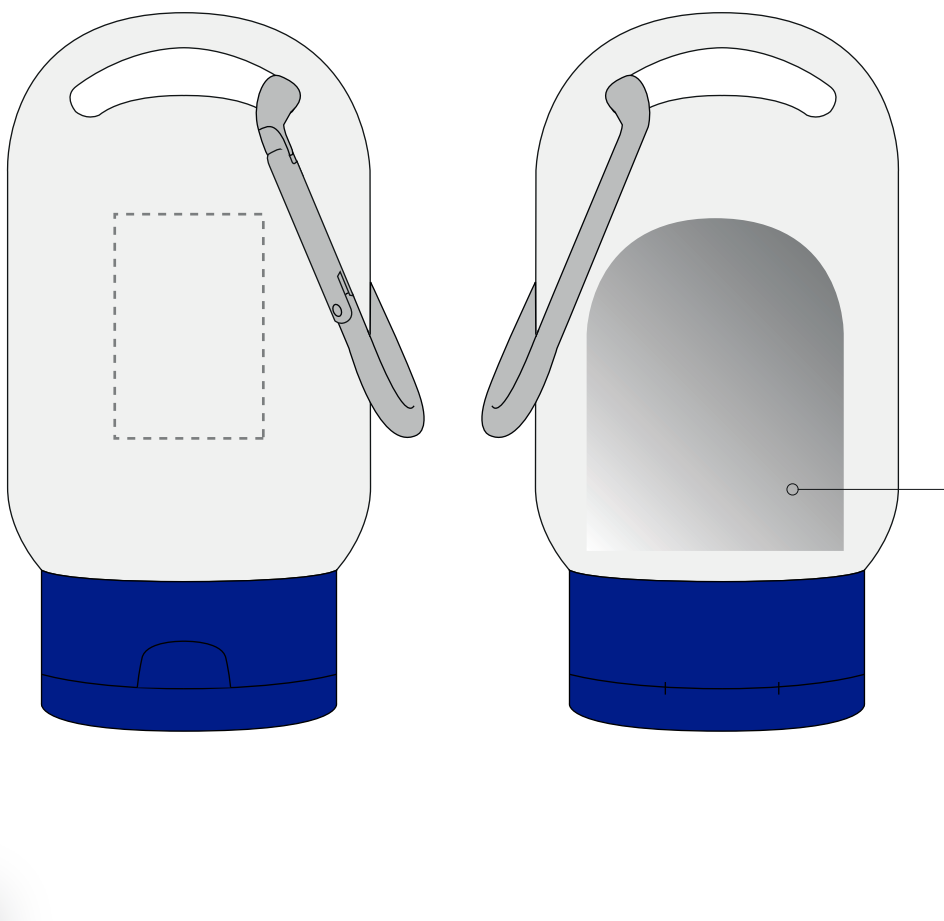

Your Ref:  
Our Ref:Quantity:  
Version: 1Product Code: RC0129  
Product Colour: BLUE**PRINTING CONCERNS:**

We stock this item in the following colours

**PANTONE REFERENCE(S)**

● Colour 1

ARTWORK SCALE 100%  
Max print area: 20mm x 30mmIngredient sticker on the rear  
(34mm x 44mm)Product Image for visualisation  
- colours may vary**The dashed line is to demonstrate print area and will not appear on your printed item****PLEASE NOTE:**