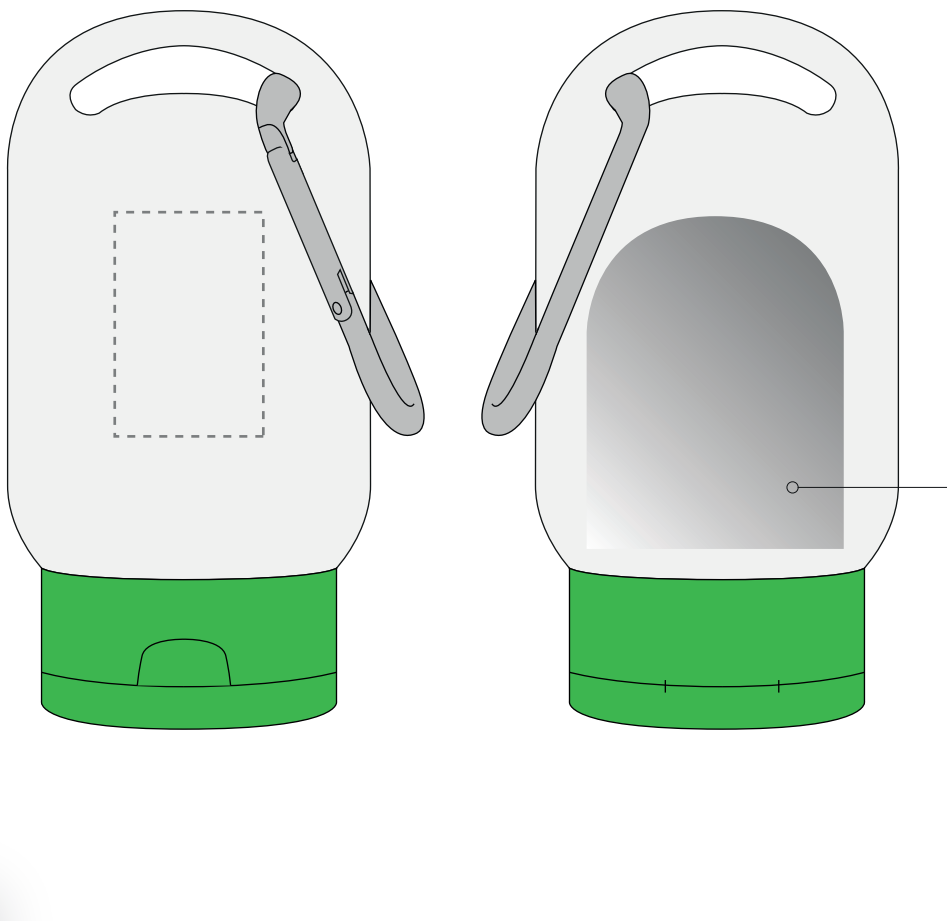

Your Ref:
Our Ref:

Quantity:
Version: 1

Product Code: RC0129
Product Colour: GREEN

PRINTING CONCERNS:

We stock this item in the following colours

**PANTONE REFERENCE(S)**

● Colour 1

ARTWORK SCALE 100%
Max print area: 20mm x 30mm

Ingredient sticker on the rear
(34mm x 44mm)

Product Image for visualisation
- colours may vary

The dashed line is to demonstrate print area and will not appear on your printed item

PLEASE NOTE:

- All colours including print and product are for visual purposes only and should not be regarded as the actual colour of the product and print.
- Some products may vary from batch to batch and may differ from previous orders.
- The colour and texture of a product can also have an effect on the final print colour.
- By approving this order we accept that you understand these terms.