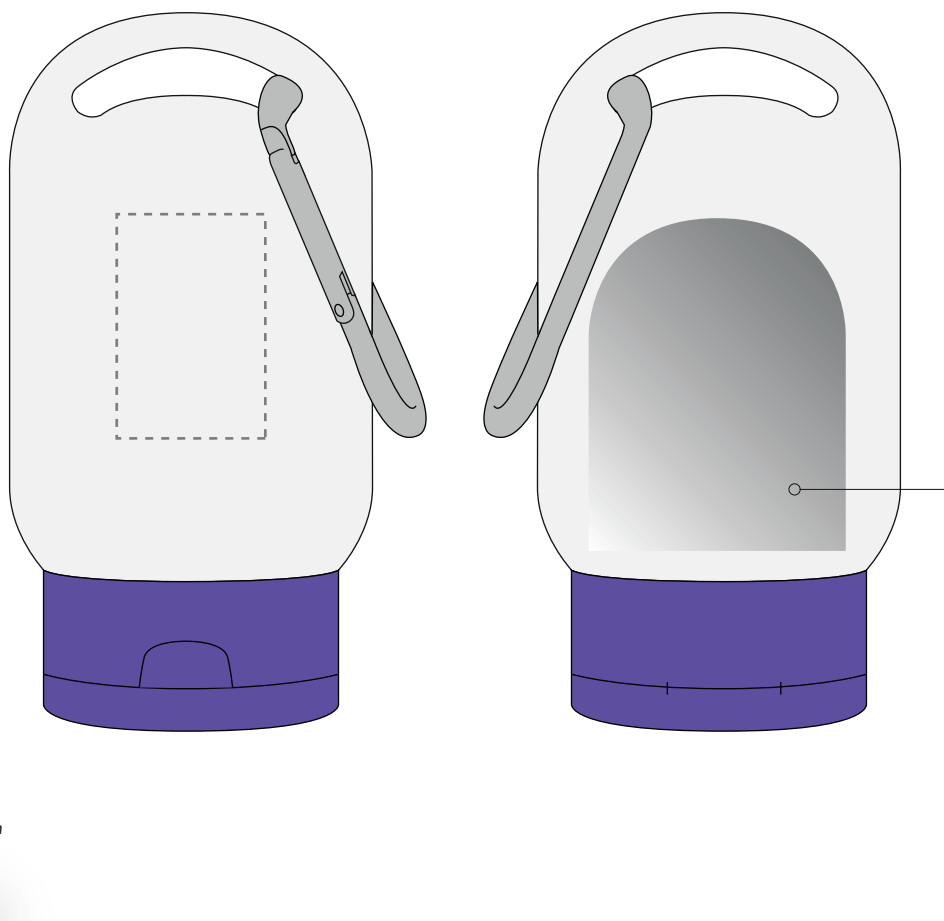

Your Ref:
Our Ref:

Quantity:
Version: 1

Product Code: RC0129
Product Colour: PURPLE

PRINTING CONCERNS:

We stock this item in the following colours

**PANTONE REFERENCE(S)**

● Colour 1

ARTWORK SCALE 100%
Max print area: 20mm x 30mm

Ingredient sticker on the rear
(34mm x 44mm)

Product Image for visualisation
- colours may vary

The dashed line is to demonstrate print area and will not appear on your printed item

PLEASE NOTE:

- All colours including print and product are for visual purposes only and should not be regarded as the actual colour of the product and print.
- Some products may vary from batch to batch and may differ from previous orders.
- The colour and texture of a product can also have an effect on the final print colour.
- By approving this order we accept that you understand these terms.