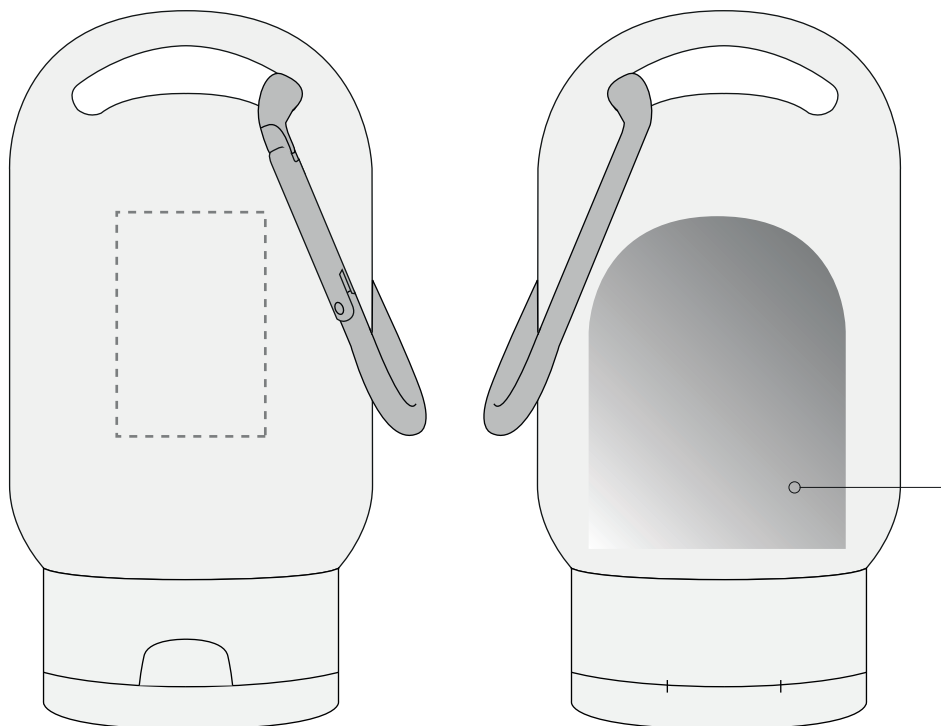

Your Ref:  
Our Ref:Quantity:  
Version: 1Product Code: RC0129  
Product Colour: WHITE**PRINTING CONCERNS:**

We stock this item in the following colours

**PANTONE REFERENCE(S)**

● Colour 1

ARTWORK SCALE 100%  
Max print area: 20mm x 30mmIngredient sticker on the rear  
(34mm x 44mm)Product Image for visualisation  
- colours may vary**The dashed line is to demonstrate print area and will not appear on your printed item****PLEASE NOTE:**