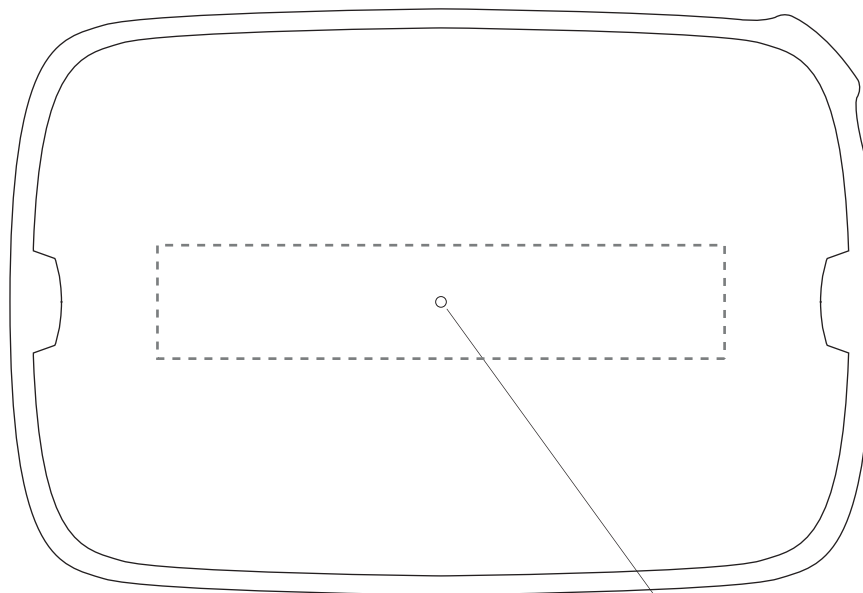

Your Ref:

Quantity:

Product Code: RC0200

Our Ref:

Version: 1

Product Colour: WHITE

PRINTING CONCERNS:

We stock this item in the following colours

**PANTONE REFERENCE(S)** Full colour printing

ARTWORK SCALE 50%

the moulding mark is an indentation that needs to be avoided in the print design

Product Image for visualisation
- colours may vary

The dashed line is to demonstrate print area and will not appear on your printed item

To proceed, please approve visual via the online system.

ARTWORK SCALE 100%
Max print area: 150mm x 30mm