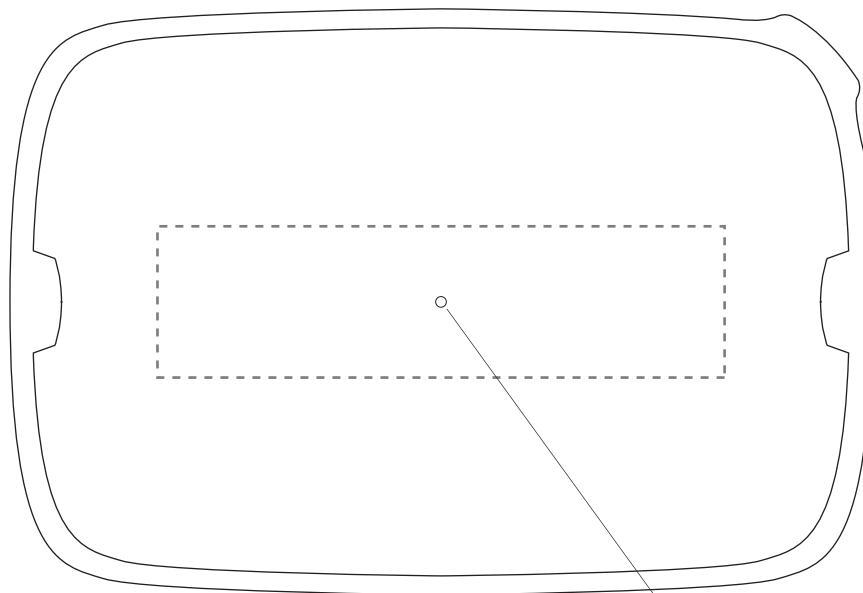

Your Ref:

Quantity:

Product Code: RC0200

Our Ref:

Version: 1

Product Colour: WHITE

PRINTING CONCERNS:

We stock this item in the following colours

**PANTONE REFERENCE(S)**

● Colour 1

ARTWORK SCALE 50%

the moulding mark is an indentation that needs to be avoided in the print design

Product Image for visualisation
- colours may vary

The dashed line is to demonstrate print area and will not appear on your printed item

To proceed, please approve visual via the online system.

ARTWORK SCALE 100%
Max print area: 150mm x 40mm