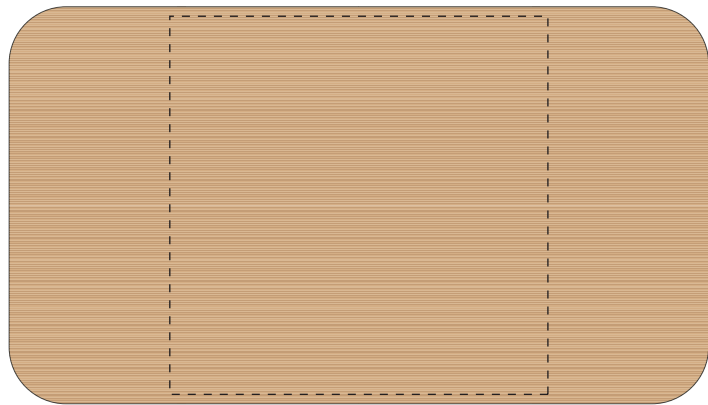

Your Ref:	Quantity:	Product Code: RC0201
Our Ref:	Version: 1	Product Colour: BLACK

PRINTING CONCERNS:

Please note that this product has Sustainability Markings that are not visible from this perspective

We stock this item in the following colours

**PANTONE REFERENCE(S)**

● Engraving

Due to the natural grain of this product, the engraving of your logo will vary in finish. This may affect the colour and depth of the engrave. We do not recommend fine details or text within your logo.

ARTWORK SCALE 50%

SIDE VIEW - NOT TO SCALE

Product Image for visualisation
- colours may vary

The dashed line is to demonstrate print area and will not appear on your printed item

PLEASE NOTE:

- All colours including print and product are for visual purposes only and should not be regarded as the actual colour of the product and print.
- Some products may vary from batch to batch and may differ from previous orders.
- The colour and texture of a product can also have an effect on the final print colour.
- By approving this order we accept that you understand these terms.