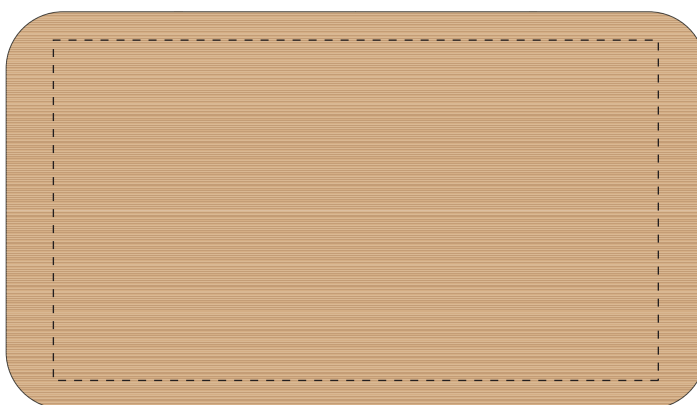

Your Ref:

Quantity:

Product Code: RC0201

Our Ref:

Version: 1

Product Colour: BLACK

PRINTING CONCERNS:

Please note that this product has Sustainability Markings that are not visible from this perspective

We stock this item in the following colours

**PANTONE REFERENCE(S)**

● Colour 1

ARTWORK SCALE 50%

SIDE VIEW - NOT TO SCALE

Product Image for visualisation
- colours may vary

The dashed line is to demonstrate print area and will not appear on your printed item

To proceed, please approve visual via the online system.

ARTWORK SCALE 100%
Max print area: 160mm x 90mm