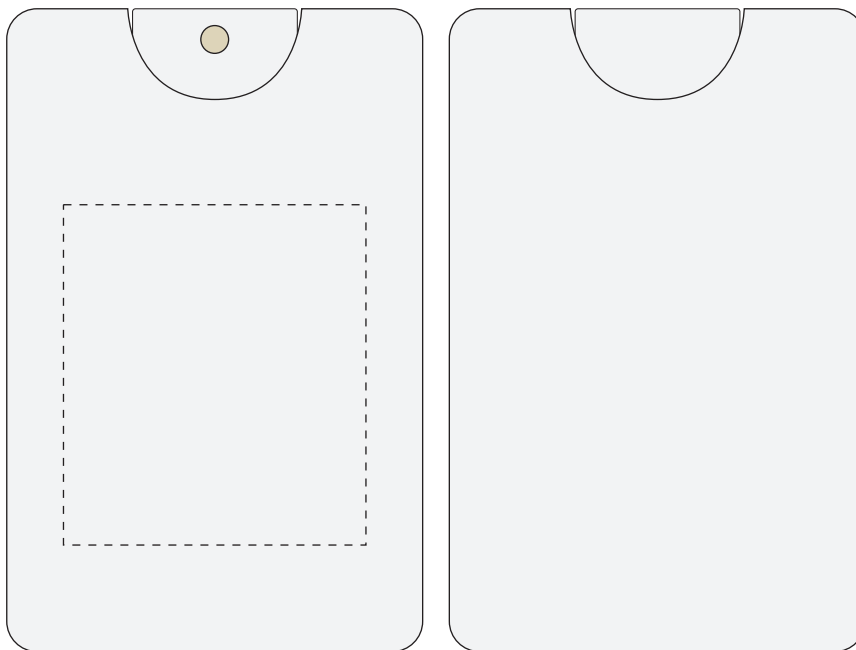

Your Ref:

Quantity:

Product Code: RC0302

Our Ref:

Version: 1

Product Colour: WHITE

PRINTING CONCERNS:**PRODUCT INFO:**

We stock this item in the following colours

**PANTONE REFERENCE(S)**

● Colour 1

ARTWORK SCALE 100%

ARTWORK SCALE 100%

Max print area: 40mm x 45mm

Product Image for visualisation
- colours may vary

**The dashed line is to demonstrate print area and will not appear on your printed item****PLEASE NOTE:**