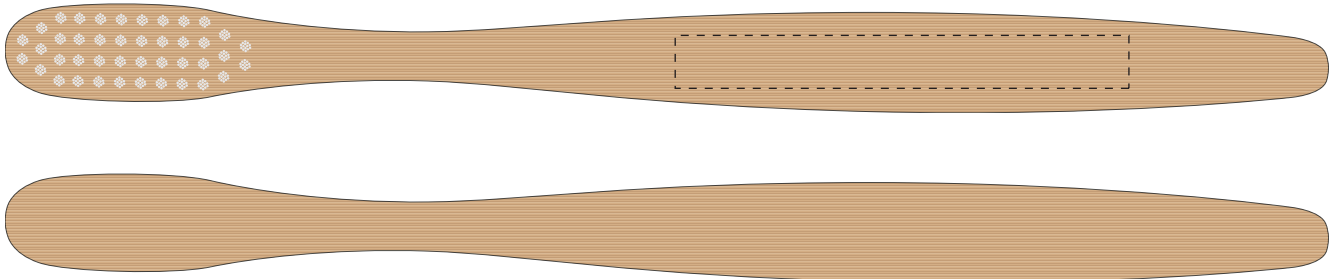

Your Ref:	Quantity:	Product Code: RC1012
Our Ref:	Version: 1	Product Colour: NATURAL

PRINTING CONCERNS:

PRODUCT INFO:

We stock this item in the following colours

PANTONE REFERENCE(S)

● Engraving

Due to the natural grain of this product, the engraving of your logo will vary in finish. This may affect the colour and depth of the engrave. We do not recommend fine details or text within your logo.

ARTWORK SCALE 100%

Product Image for visualisation
- colours may vary

ARTWORK SCALE 100%

Max engraving area: 60mm x 7mm

The dashed line is to demonstrate print area and will not appear on your printed item