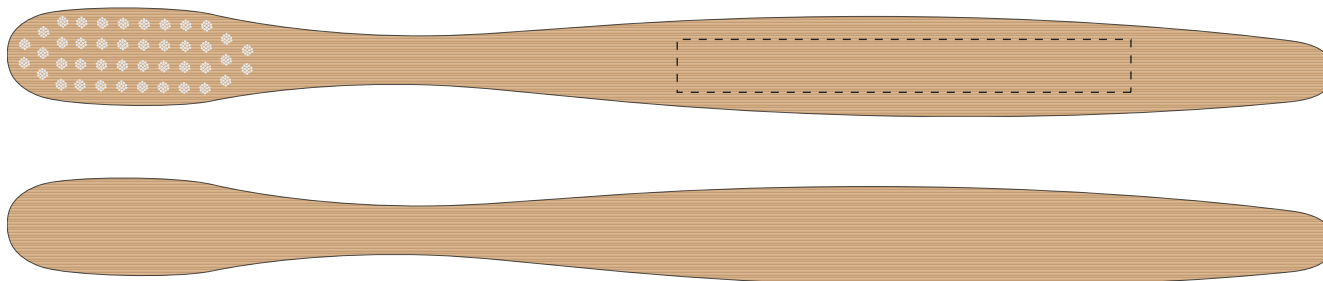

Your Ref:

Quantity:

Product Code: RC1012

Our Ref:

Version: 1

Product Colour: NATURAL

PRINTING CONCERNS:**PRODUCT INFO:**

We stock this item in the following colours

**PANTONE REFERENCE(S)**

● Colour 1

ARTWORK SCALE 100%

Product Image for visualisation
- colours may vary

ARTWORK SCALE 100%

Max print area: 60mm x 7mm

**The dashed line is to demonstrate print area and will not appear on your printed item****PLEASE NOTE:**