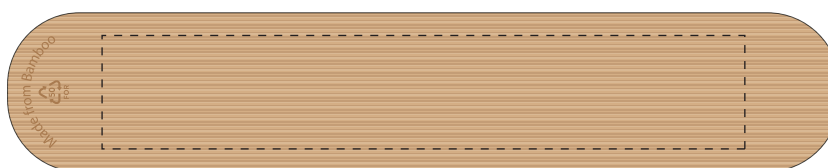

Your Ref:

Quantity:

Product Code: RC1015

Our Ref:

Version: 1

Product Colour: NATURAL

**PRINTING CONCERNS:****PRODUCT INFO:**

We stock this item in the following colours

**PANTONE REFERENCE(S)**

● Colour 1

ARTWORK SCALE 100%

ARTWORK SCALE 100%

Max print area: 85mm x 15mm

Product Image for visualisation  
- colours may vary

**The dashed line is to demonstrate print area and will not appear on your printed item****PLEASE NOTE:**