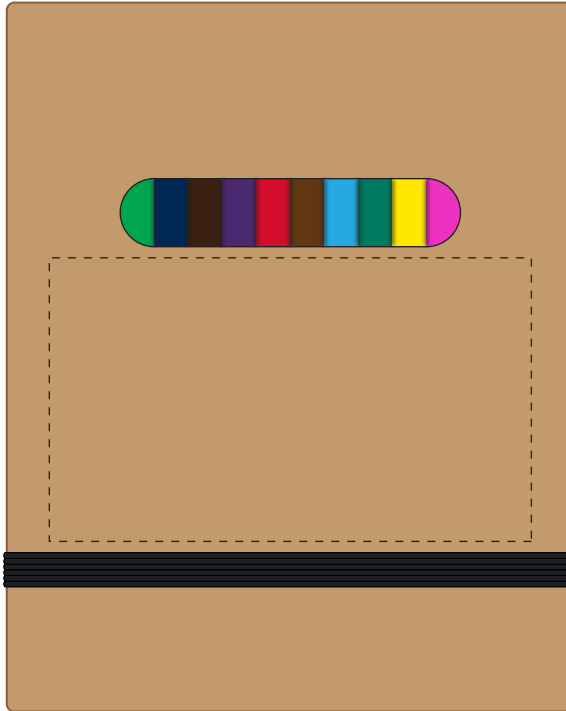

Your Ref:
Our Ref:

Quantity:
Version: 1

Product Code: SS0367
Product Colour: NATURAL

PRINTING CONCERNS:

We stock this item in the following colours

PANTONE REFERENCE(S)

● Colour 1

ARTWORK SCALE 75%

Front

Back

ARTWORK SCALE 100%
Max print area: 85mm x 50mm

Product Image for visualisation
- colours may vary

The dashed line is to demonstrate print area and will not appear on your printed item

PLEASE NOTE: