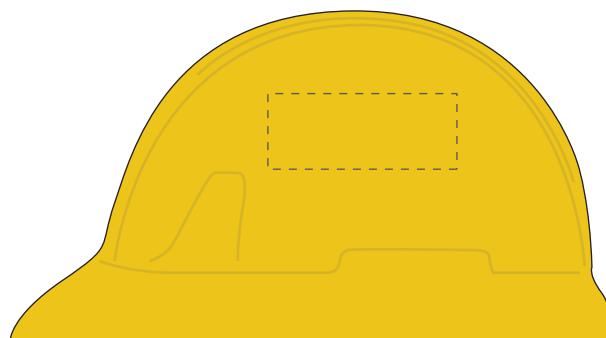

Your Ref:

Quantity:

Product Code: SS0524

Our Ref:

Version: 1

Product Colour: YELLOW

**PRINTING CONCERNS:****PRODUCT INFO:**

We stock this item in the following colours

**PANTONE REFERENCE(S)**

● Colour 1

ARTWORK SCALE 100%

Product Image for visualisation  
- colours may vary

ARTWORK SCALE 100%  
Max print area: 25mm x 10mm

The dashed line is to demonstrate print area and will not appear on your printed item