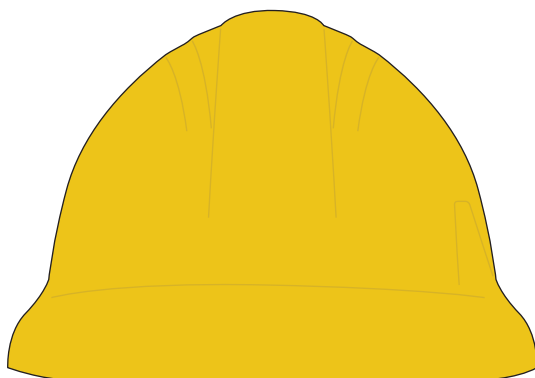

Your Ref:

Quantity:

Product Code: SS0524

Our Ref:

Version: 1

Product Colour: YELLOW

**PRINTING CONCERNS:****PRODUCT INFO:**

We stock this item in the following colours

**PANTONE REFERENCE(S)**

● Colour 1

ARTWORK SCALE 100%

Product Image for visualisation  
- colours may vary

ARTWORK SCALE 100%  
Max print area: 25mm x 10mm

The dashed line is to demonstrate print area and will not appear on your printed item