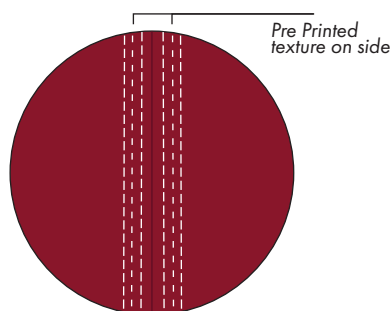

Your Ref:

Quantity:

Product Code: SS0528

Our Ref:

Version: 1

Product Colour:

PRINTING CONCERNS:**PRODUCT INFO: DUE TO THE NATURE OF THE PRODUCT THE PRINT POSITION MAY VARY BY 2 - 3 MM**

We stock this item in the following colours

PANTONE REFERENCE(S)

● Colour 1

ARTWORK SCALE 100%

Product Image for visualisation
- colours may vary

ARTWORK SCALE 100%

Max print area: 30mm dia

The dashed line is to demonstrate print area and will not appear on your printed item