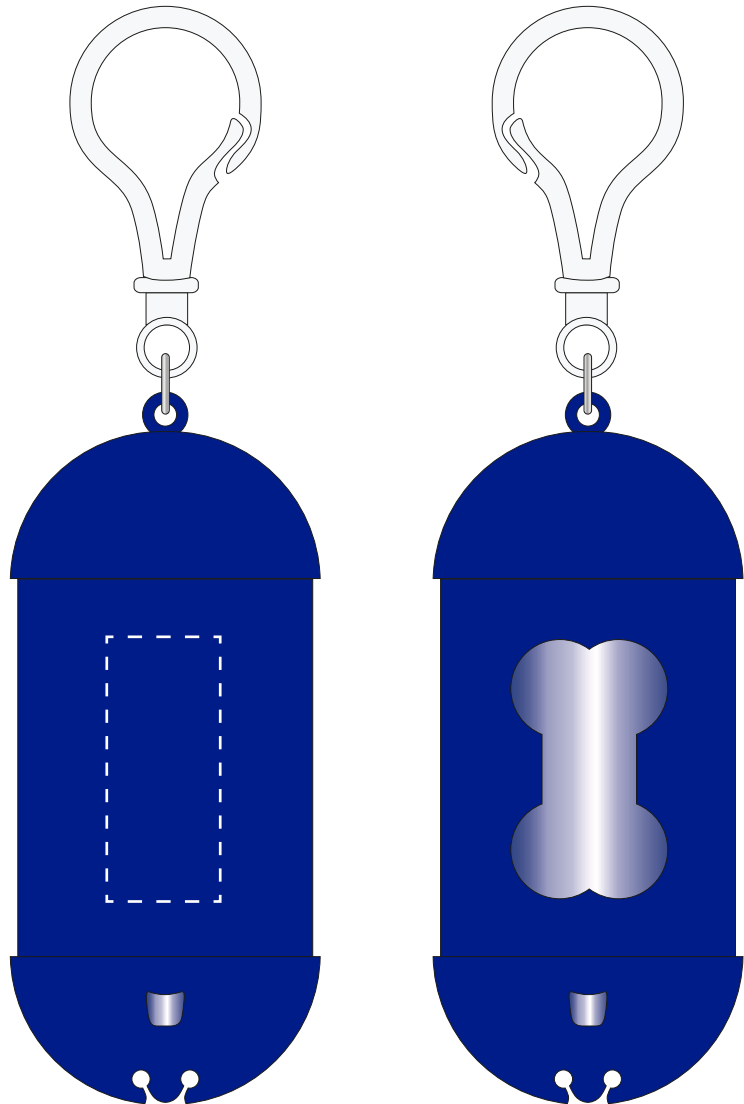

Your Ref:	Quantity:	Product Code: SS1069
Our Ref:	Version: 1	Product Colour: ROYAL BLUE

PRINTING CONCERNS:**PRODUCT INFO:**

We stock this item in the following colours

**PANTONE REFERENCE(S)**

● Colour 1

ARTWORK SCALE 100%

ARTWORK SCALE 100%
Max print area: 15mm x 35mm

Product Image for visualisation
- colours may vary

The dashed line is to demonstrate print area and will not appear on your printed item

PLEASE NOTE:

- All colours including print and product are for visual purposes only and should not be regarded as the actual colour of the product and print.
- Some products may vary from batch to batch and may differ from previous orders.
- The colour and texture of a product can also have an effect on the final print colour.
- By approving this order we accept that you understand these terms.