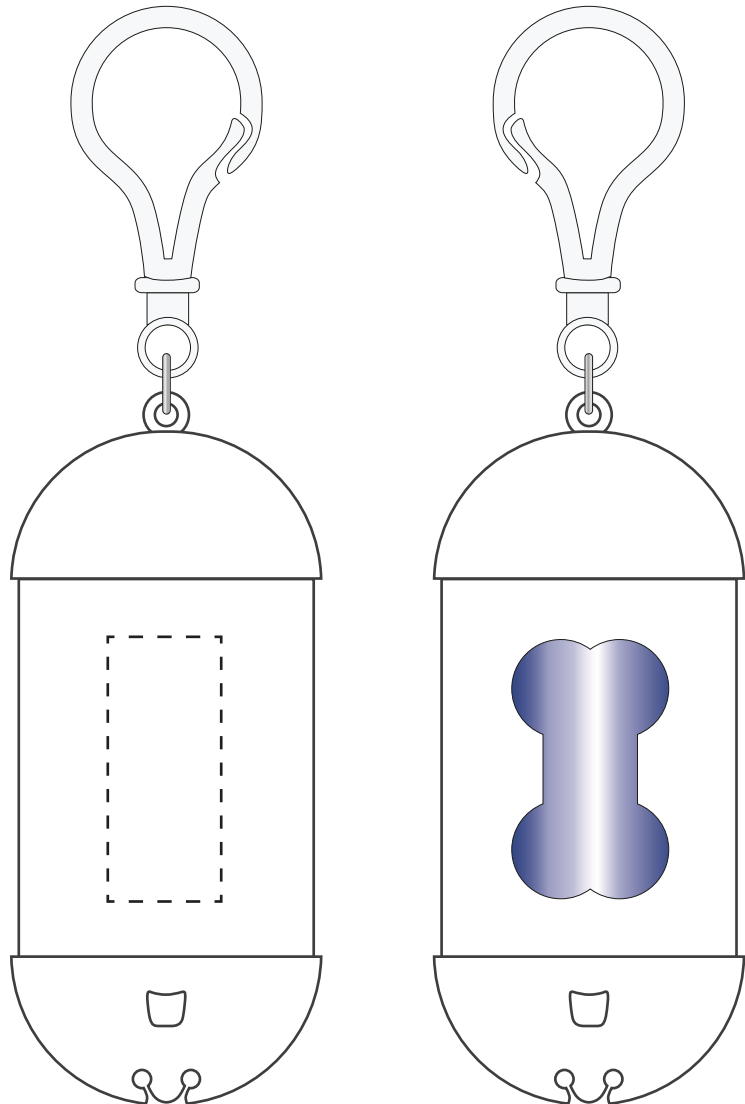

| | | |
|-----------|------------|-----------------------|
| Your Ref: | Quantity: | Product Code: SS1069 |
| Our Ref: | Version: 1 | Product Colour: WHITE |

PRINTING CONCERNS:**PRODUCT INFO:**

We stock this item in the following colours

**PANTONE REFERENCE(S)**

● Colour 1

ARTWORK SCALE 100%

ARTWORK SCALE 100%
Max print area: 15mm x 35mm

Product Image for visualisation
- colours may vary

The dashed line is to demonstrate print area and will not appear on your printed item