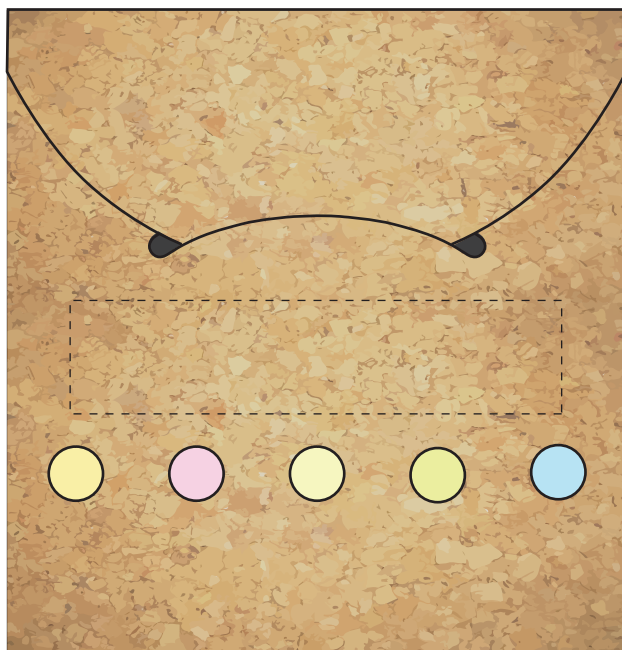

Your Ref:

Quantity:

Product Code: SS1296

Our Ref:

Version: 1

Product Colour:

PRINTING CONCERNS:**PRODUCT INFO: ** We would recommend black print for this product, other colours may appear patchy ****

We stock this item in the following colours

PANTONE REFERENCE(S)

● Black

ARTWORK SCALE 100%

Max print area: 65mm x 45mm

ARTWORK SCALE 100%

Max print area: 65mm x 15mm

Product Image for visualisation
- colours may vary

ARTWORK SCALE 100%

**The dashed line is to demonstrate print area and will not appear on your printed item****PLEASE NOTE:**

- All colours including print and product are for visual purposes only and should not be regarded as the actual colour of the product and print.
- Some products may vary from batch to batch and may differ from previous orders.
- The colour and texture of a product can also have an effect on the final print colour.
- By approving this order we accept that you understand these terms.