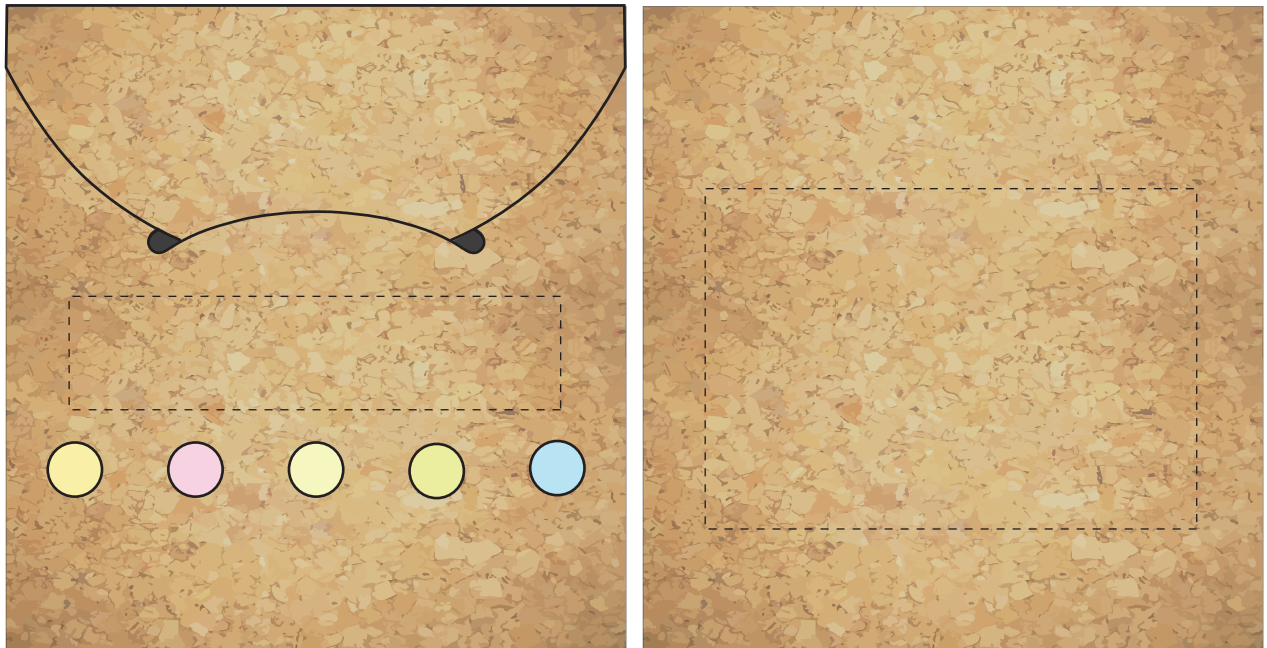

Your Ref:	Quantity:	Product Code: SS1296
Our Ref:	Version: 1	Product Colour:

PRINTING CONCERNS:**PRODUCT INFO: ** We would recommend black print for this product, other colours may appear patchy ****

Please note that this product has Sustainability Markings that are not visible from this perspective

We stock this item in the following colours

PANTONE REFERENCE(S)

● Black

Please note, cork is a natural/porous material and print finish, especially fine detail logos and digital photography, will be affected by natural surface breaks

ARTWORK SCALE 100%

Product Image for visualisation
- colours may vary

The dashed line is to demonstrate print area and will not appear on your printed item

PLEASE NOTE:

- All colours including print and product are for visual purposes only and should not be regarded as the actual colour of the product and print.
- Some products may vary from batch to batch and may differ from previous orders.
- The colour and texture of a product can also have an effect on the final print colour.
- By approving this order we accept that you understand these terms.

To proceed, please approve visual via the online system.

ARTWORK SCALE 100%

Max print area: 65mm x 45mm

ARTWORK SCALE 100%

Max print area: 65mm x 15mm