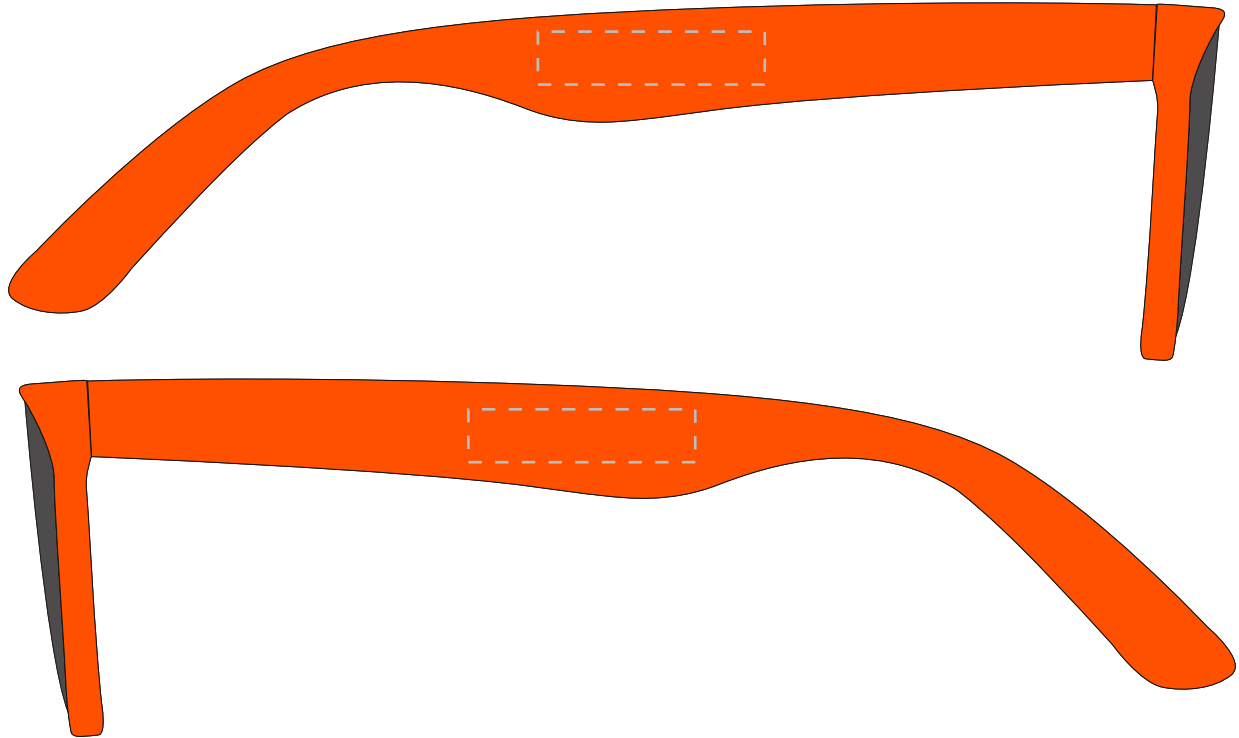

Your Ref:	Quantity:	Product Code: TA0130
Our Ref:	Version: 1	Product Colour: AMBER

**PRINTING CONCERNS:**

We stock this item in the following colours

**PANTONE REFERENCE(S)**

Full colour printing

ARTWORK SCALE 100%  
Max print area: 30mm x 7mm

Product Image for visualisation  
- colours may vary

The dashed line is to demonstrate print area and will not appear on your printed item

**PLEASE NOTE:**

- All colours including print and product are for visual purposes only and should not be regarded as the actual colour of the product and print.
- Some products may vary from batch to batch and may differ from previous orders.
- The colour and texture of a product can also have an effect on the final print colour.
- By approving this order we accept that you understand these terms.