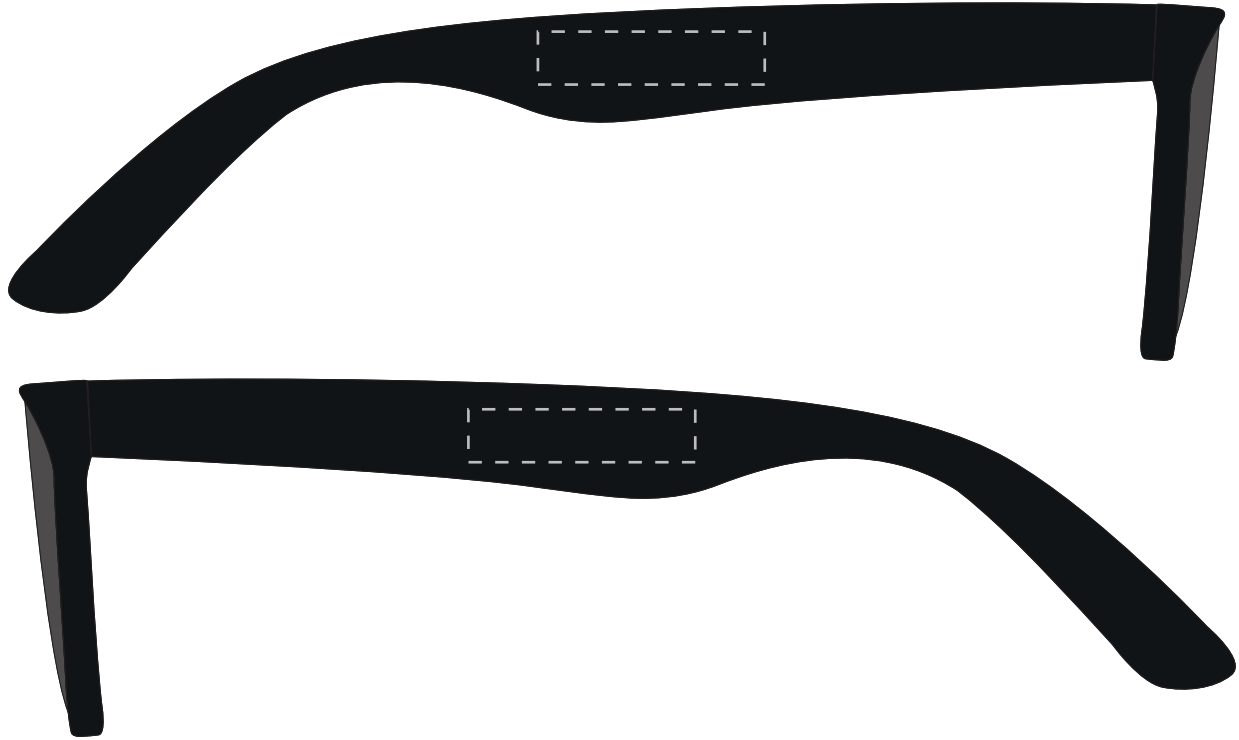

Your Ref:	Quantity:	Product Code: TA0130
Our Ref:	Version: 1	Product Colour: BLACK

**PRINTING CONCERNS:**

We stock this item in the following colours

**PANTONE REFERENCE(S)**

● Colour 1

ARTWORK SCALE 100%  
Max print area: 30mm x 7mm

Product Image for visualisation  
- colours may vary

The dashed line is to demonstrate print area and will not appear on your printed item

**PLEASE NOTE:**

- All colours including print and product are for visual purposes only and should not be regarded as the actual colour of the product and print.
- Some products may vary from batch to batch and may differ from previous orders.
- The colour and texture of a product can also have an effect on the final print colour.
- By approving this order we accept that you understand these terms.