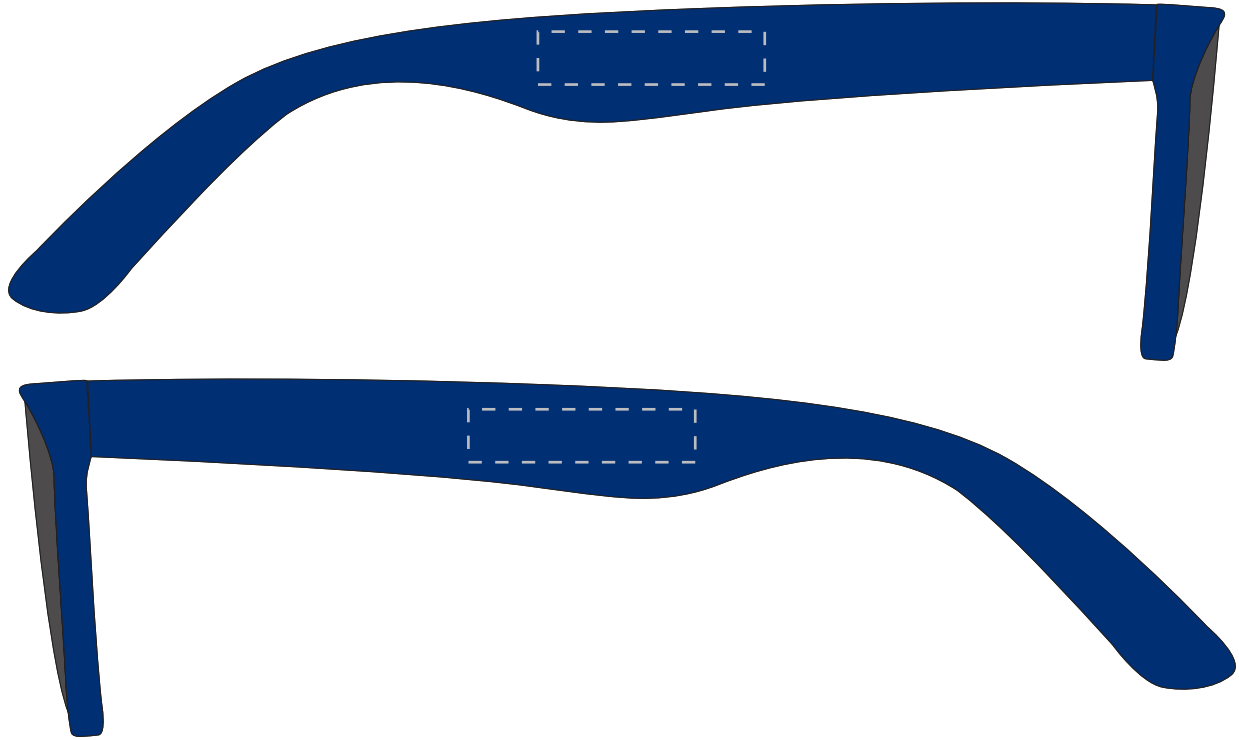

Your Ref:	Quantity:	Product Code: TA0130
Our Ref:	Version: 1	Product Colour: BLUE

PRINTING CONCERNS:

We stock this item in the following colours

**PANTONE REFERENCE(S)**

● Colour 1

ARTWORK SCALE 100%
Max print area: 30mm x 7mm

Product Image for visualisation
- colours may vary

The dashed line is to demonstrate print area and will not appear on your printed item

PLEASE NOTE:

- All colours including print and product are for visual purposes only and should not be regarded as the actual colour of the product and print.
- Some products may vary from batch to batch and may differ from previous orders.
- The colour and texture of a product can also have an effect on the final print colour.
- By approving this order we accept that you understand these terms.