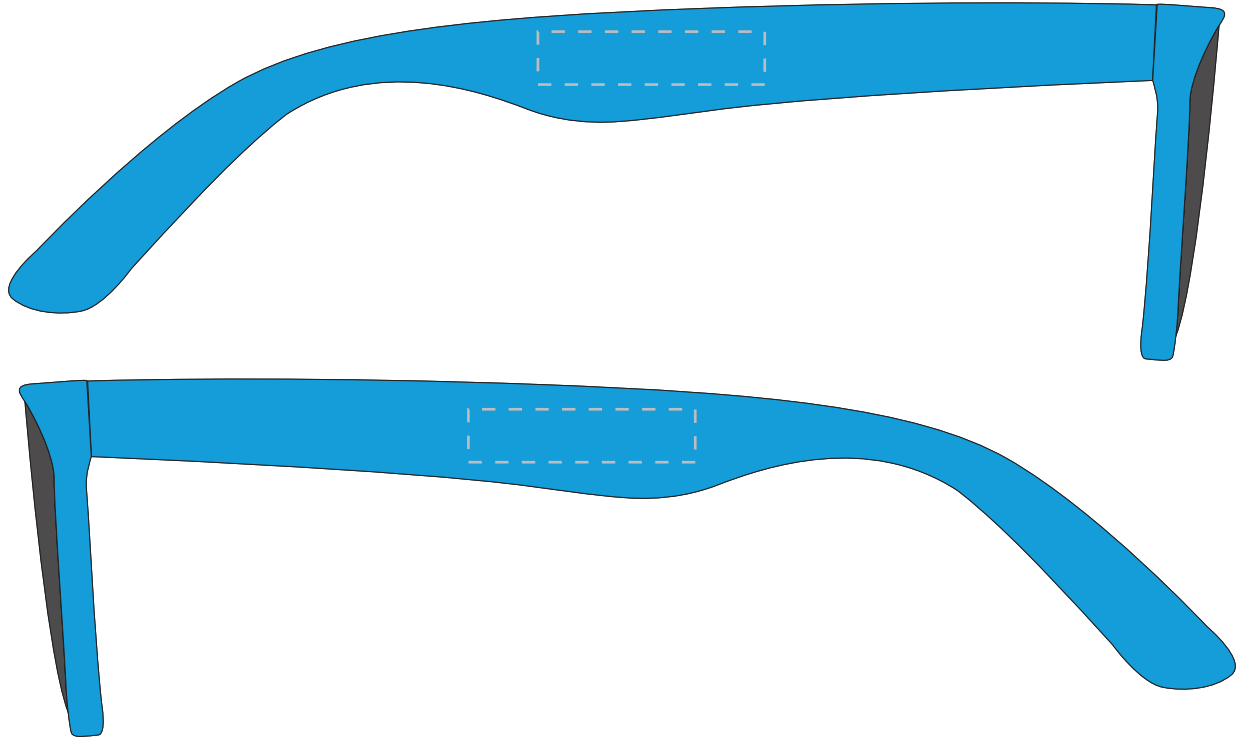

Your Ref:
Our Ref:

Quantity:
Version: 1

Product Code: TA0130
Product Colour: CYAN

PRINTING CONCERNS:

We stock this item in the following colours

**PANTONE REFERENCE(S)**

● Colour 1

ARTWORK SCALE 100%
Max print area: 30mm x 7mm

Product Image for visualisation
- colours may vary

The dashed line is to demonstrate print area and will not appear on your printed item

PLEASE NOTE:

- All colours including print and product are for visual purposes only and should not be regarded as the actual colour of the product and print.
- Some products may vary from batch to batch and may differ from previous orders.
- The colour and texture of a product can also have an effect on the final print colour.
- By approving this order we accept that you understand these terms.