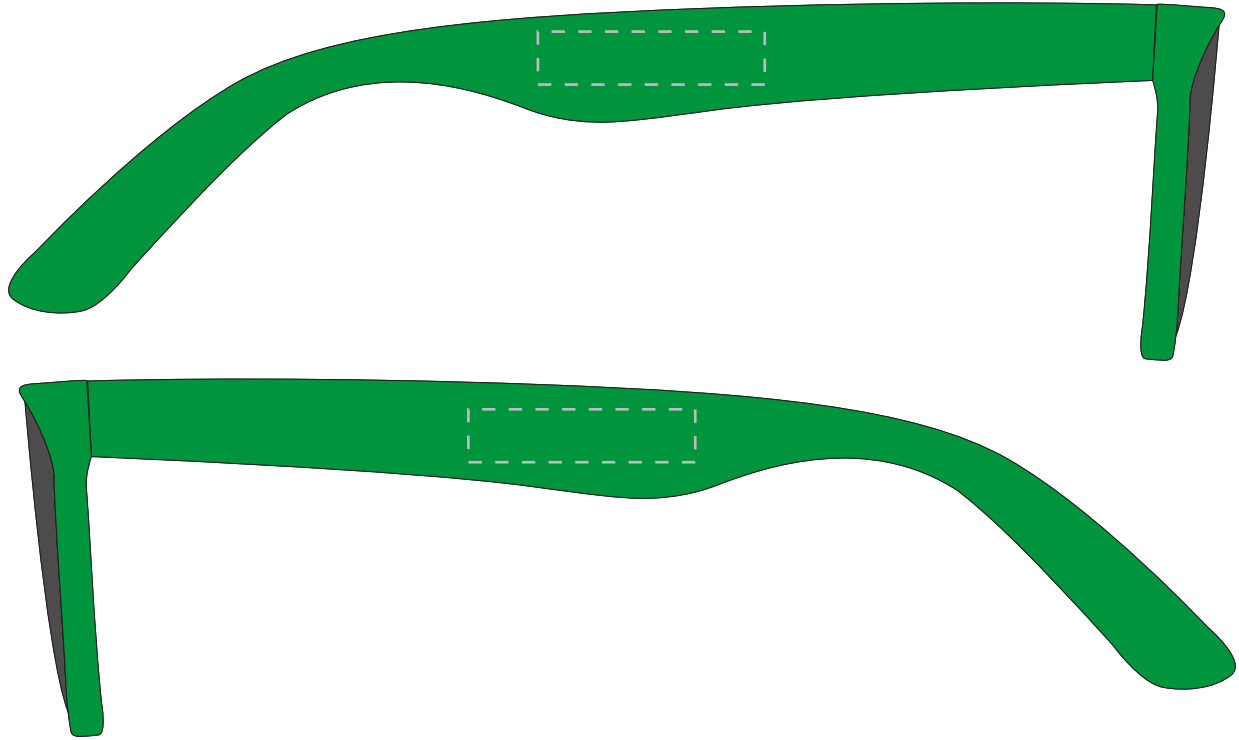

Your Ref:	Quantity:	Product Code: TA0130
Our Ref:	Version: 1	Product Colour: GREEN

PRINTING CONCERNS:

We stock this item in the following colours

**PANTONE REFERENCE(S)**

Full colour printing

ARTWORK SCALE 100%
Max print area: 30mm x 7mm

Product Image for visualisation
- colours may vary

The dashed line is to demonstrate print area and will not appear on your printed item

PLEASE NOTE:

- All colours including print and product are for visual purposes only and should not be regarded as the actual colour of the product and print.
- Some products may vary from batch to batch and may differ from previous orders.
- The colour and texture of a product can also have an effect on the final print colour.
- By approving this order we accept that you understand these terms.