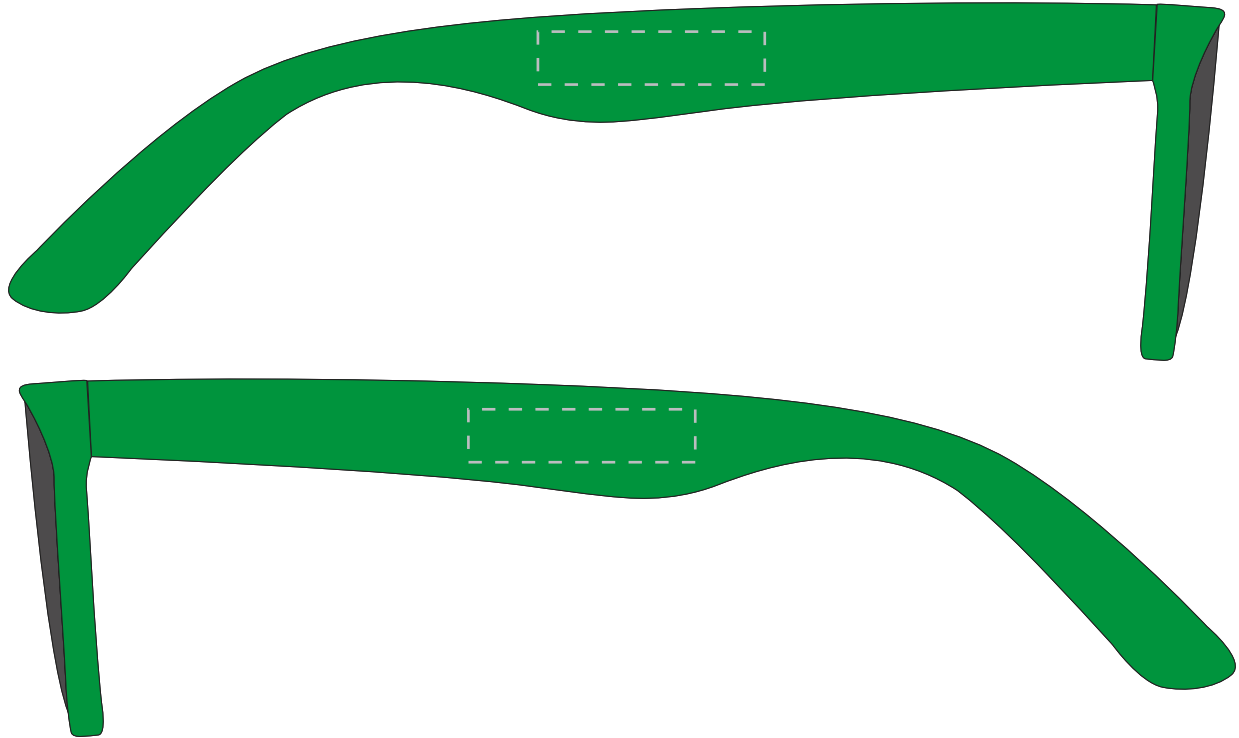

Your Ref:
Our Ref:

Quantity:
Version: 1

Product Code: TA0130
Product Colour: GREEN

PRINTING CONCERNS:

We stock this item in the following colours

**PANTONE REFERENCE(S)**

● Colour 1

ARTWORK SCALE 100%
Max print area: 30mm x 7mm

Product Image for visualisation
- colours may vary

The dashed line is to demonstrate print area and will not appear on your printed item

PLEASE NOTE:

- All colours including print and product are for visual purposes only and should not be regarded as the actual colour of the product and print.
- Some products may vary from batch to batch and may differ from previous orders.
- The colour and texture of a product can also have an effect on the final print colour.
- By approving this order we accept that you understand these terms.