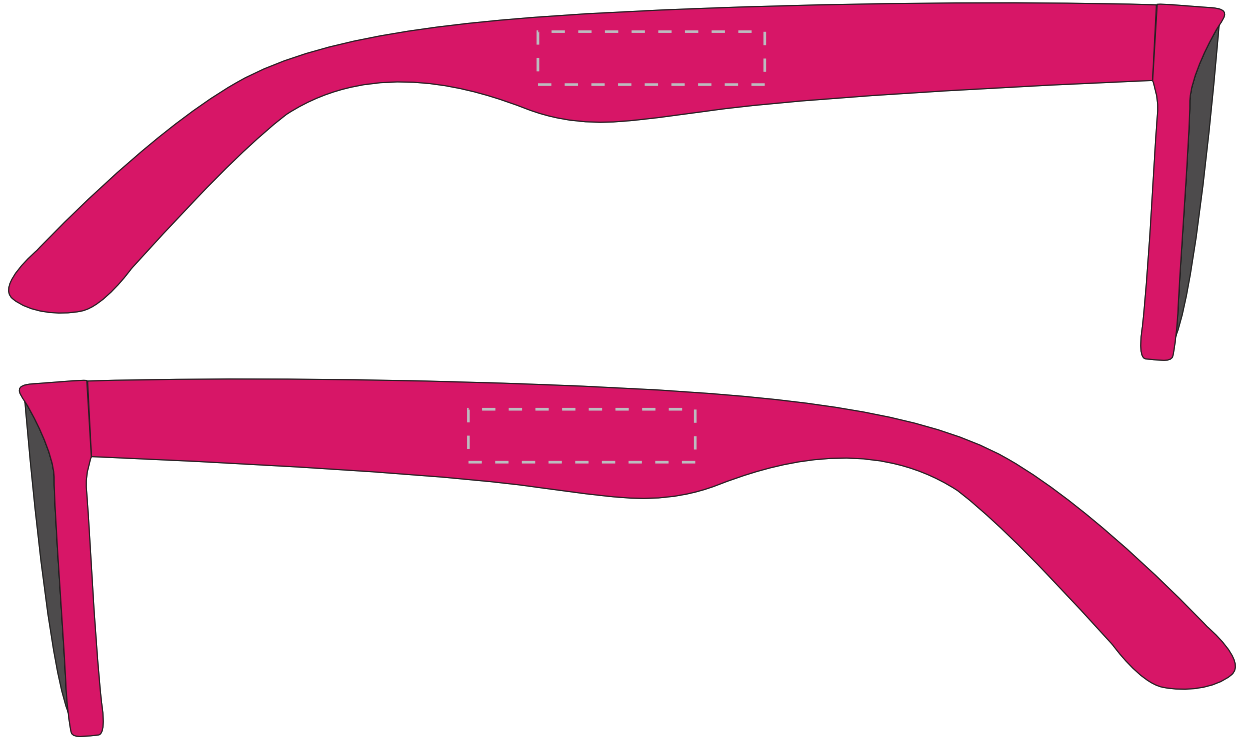

Your Ref:	Quantity:	Product Code: TA0130
Our Ref:	Version: 1	Product Colour: PINK

PRINTING CONCERNS:

We stock this item in the following colours

**PANTONE REFERENCE(S)**
 Full colour printing

ARTWORK SCALE 100%
Max print area: 30mm x 7mm

Product Image for visualisation
- colours may vary

The dashed line is to demonstrate print area and will not appear on your printed item

PLEASE NOTE:

- All colours including print and product are for visual purposes only and should not be regarded as the actual colour of the product and print.
- Some products may vary from batch to batch and may differ from previous orders.
- The colour and texture of a product can also have an effect on the final print colour.
- By approving this order we accept that you understand these terms.