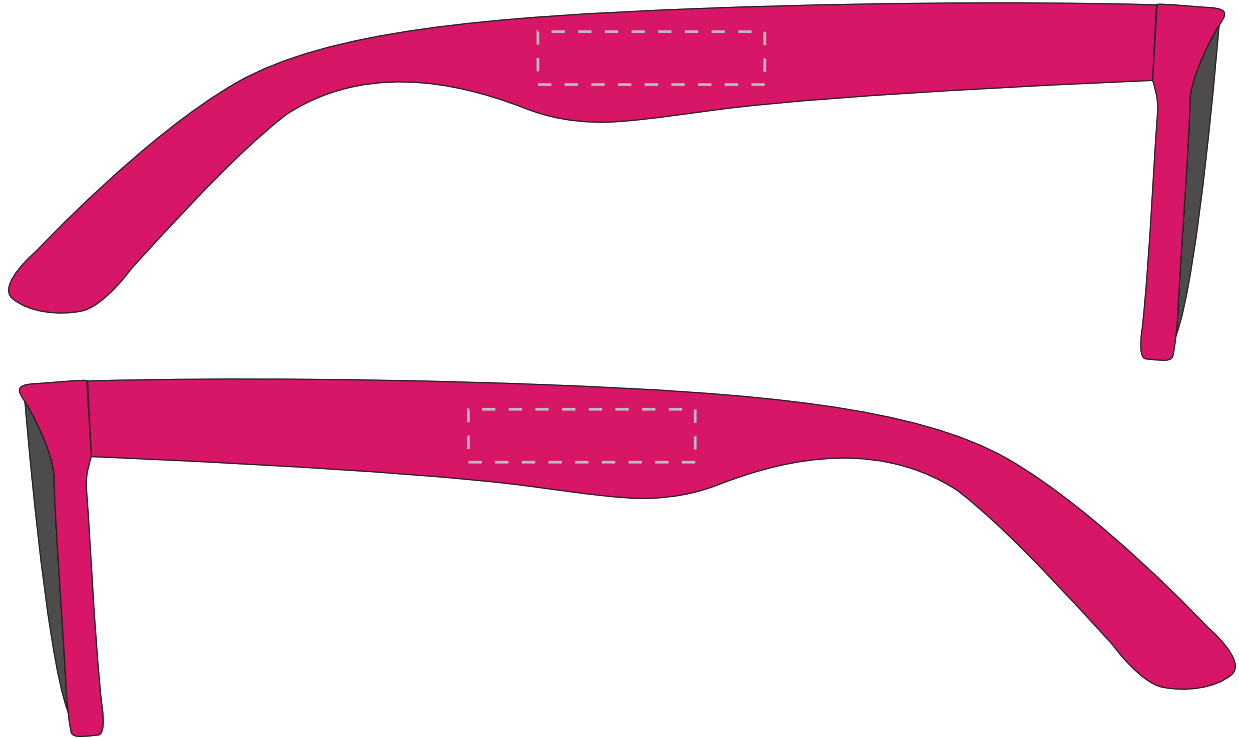

Your Ref:	Quantity:	Product Code: TA0130
Our Ref:	Version: 1	Product Colour: PINK

PRINTING CONCERNS:

We stock this item in the following colours

**PANTONE REFERENCE(S)**

● Colour 1

ARTWORK SCALE 100%
Max print area: 30mm x 7mm

Product Image for visualisation
- colours may vary

The dashed line is to demonstrate print area and will not appear on your printed item

PLEASE NOTE:

- All colours including print and product are for visual purposes only and should not be regarded as the actual colour of the product and print.
- Some products may vary from batch to batch and may differ from previous orders.
- The colour and texture of a product can also have an effect on the final print colour.
- By approving this order we accept that you understand these terms.