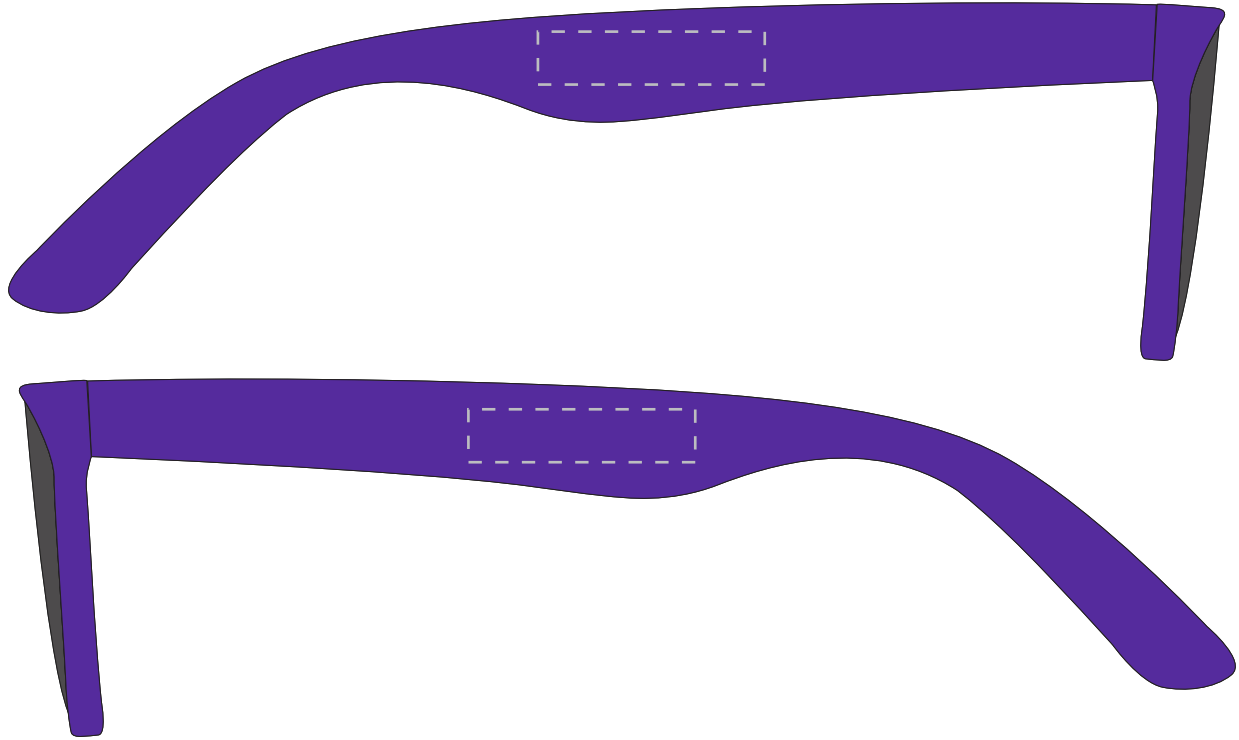

Your Ref:	Quantity:	Product Code: TA0130
Our Ref:	Version: 1	Product Colour: PURPLE

PRINTING CONCERNS:

We stock this item in the following colours

**PANTONE REFERENCE(S)**
 Full colour printing

ARTWORK SCALE 100%
Max print area: 30mm x 7mm

Product Image for visualisation
- colours may vary

The dashed line is to demonstrate print area and will not appear on your printed item

PLEASE NOTE:

- All colours including print and product are for visual purposes only and should not be regarded as the actual colour of the product and print.
- Some products may vary from batch to batch and may differ from previous orders.
- The colour and texture of a product can also have an effect on the final print colour.
- By approving this order we accept that you understand these terms.