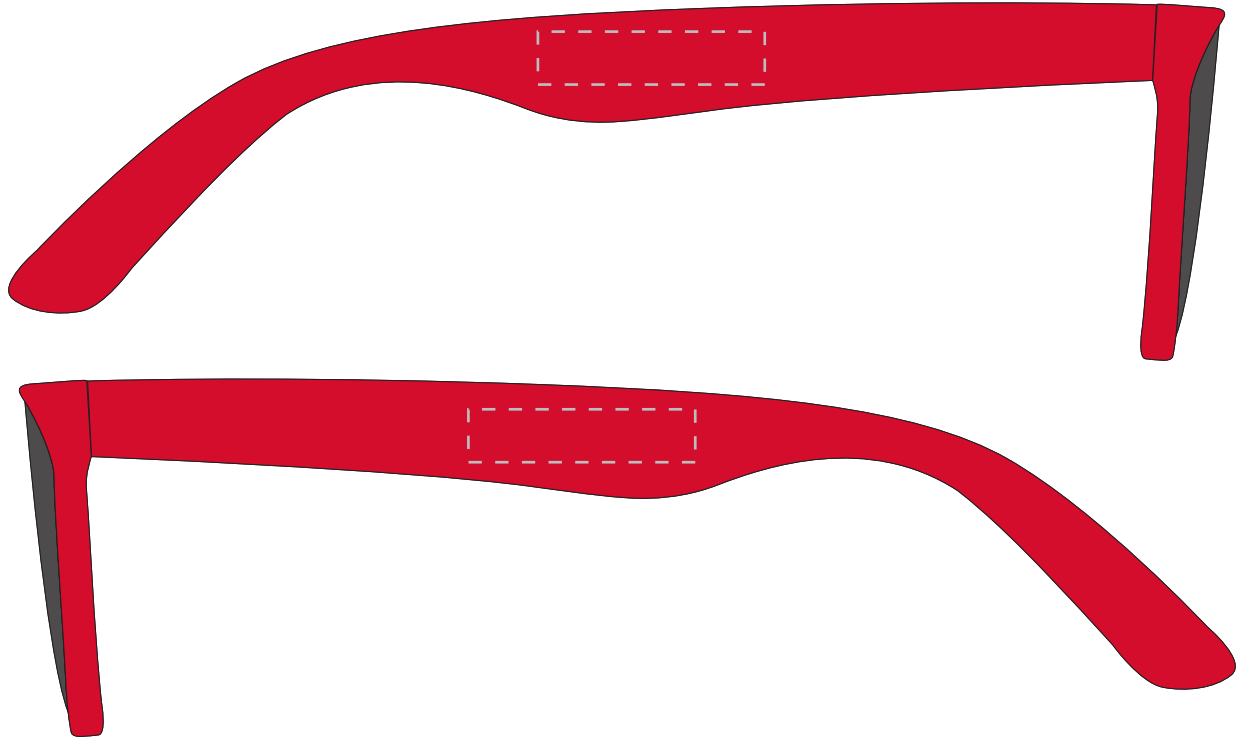

Your Ref:	Quantity:	Product Code: TA0130
Our Ref:	Version: 1	Product Colour: RED

PRINTING CONCERNS:

We stock this item in the following colours

**PANTONE REFERENCE(S)**
 Full colour printing

ARTWORK SCALE 100%
Max print area: 30mm x 7mm

Product Image for visualisation
- colours may vary

The dashed line is to demonstrate print area and will not appear on your printed item

PLEASE NOTE:

- All colours including print and product are for visual purposes only and should not be regarded as the actual colour of the product and print.
- Some products may vary from batch to batch and may differ from previous orders.
- The colour and texture of a product can also have an effect on the final print colour.
- By approving this order we accept that you understand these terms.