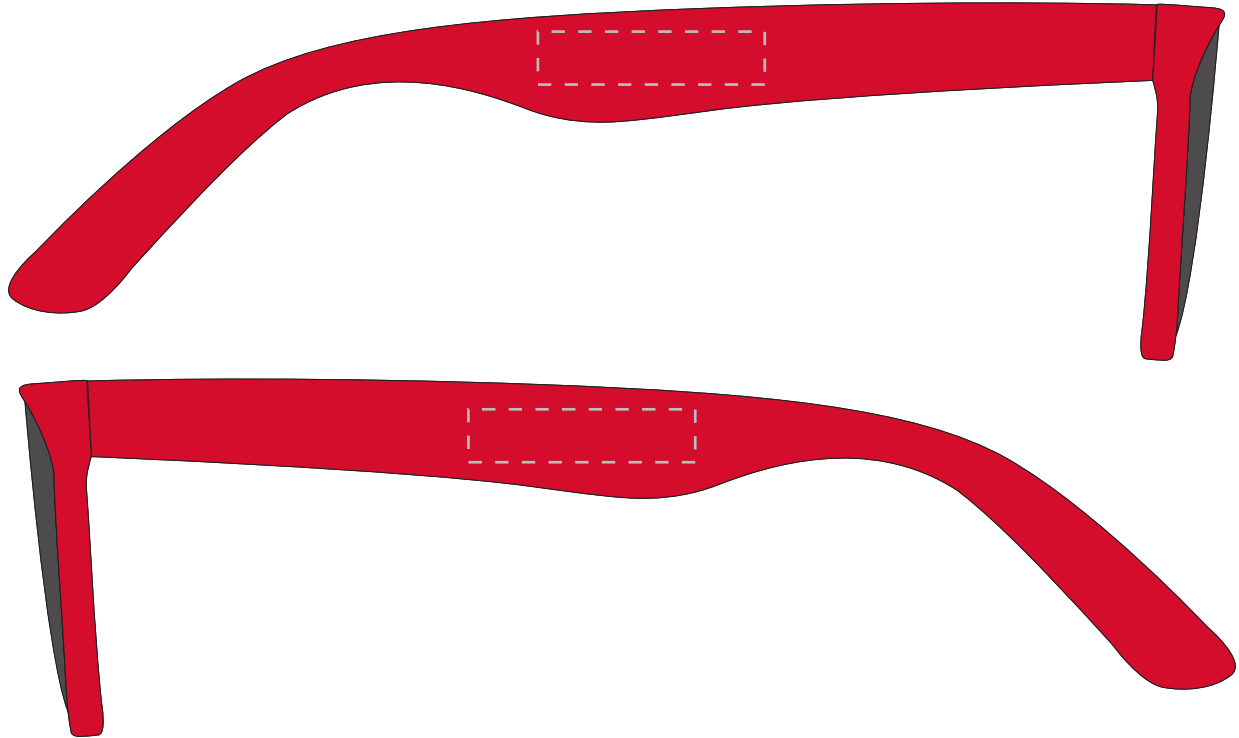

Your Ref:	Quantity:	Product Code: TA0130
Our Ref:	Version: 1	Product Colour: RED

PRINTING CONCERNS:

We stock this item in the following colours

**PANTONE REFERENCE(S)**

● Colour 1

ARTWORK SCALE 100%
Max print area: 30mm x 7mm

Product Image for visualisation
- colours may vary

The dashed line is to demonstrate print area and will not appear on your printed item

PLEASE NOTE:

- All colours including print and product are for visual purposes only and should not be regarded as the actual colour of the product and print.
- Some products may vary from batch to batch and may differ from previous orders.
- The colour and texture of a product can also have an effect on the final print colour.
- By approving this order we accept that you understand these terms.