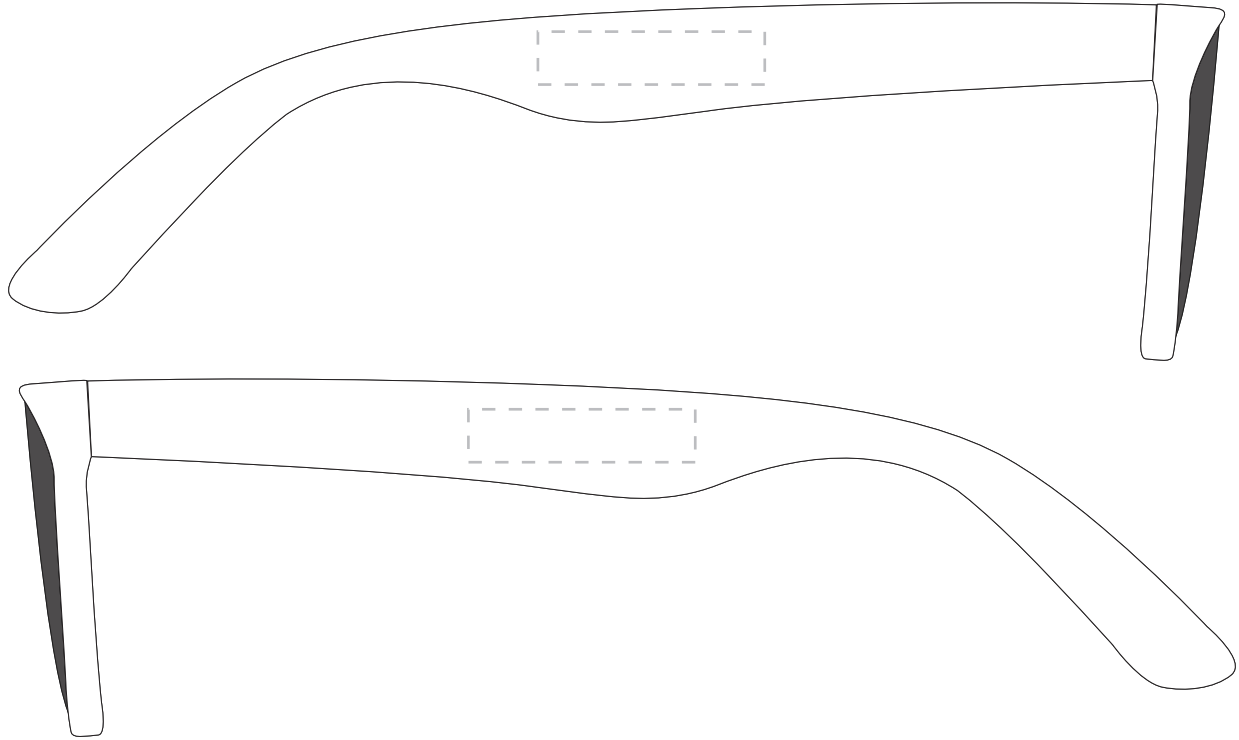

Your Ref:	Quantity:	Product Code: TA0130
Our Ref:	Version: 1	Product Colour: WHITE

PRINTING CONCERNS:

We stock this item in the following colours

**PANTONE REFERENCE(S)**
 Full colour printing

ARTWORK SCALE 100%
Max print area: 30mm x 7mm

Product Image for visualisation
- colours may vary

The dashed line is to demonstrate print area and will not appear on your printed item

PLEASE NOTE:

- All colours including print and product are for visual purposes only and should not be regarded as the actual colour of the product and print.
- Some products may vary from batch to batch and may differ from previous orders.
- The colour and texture of a product can also have an effect on the final print colour.
- By approving this order we accept that you understand these terms.