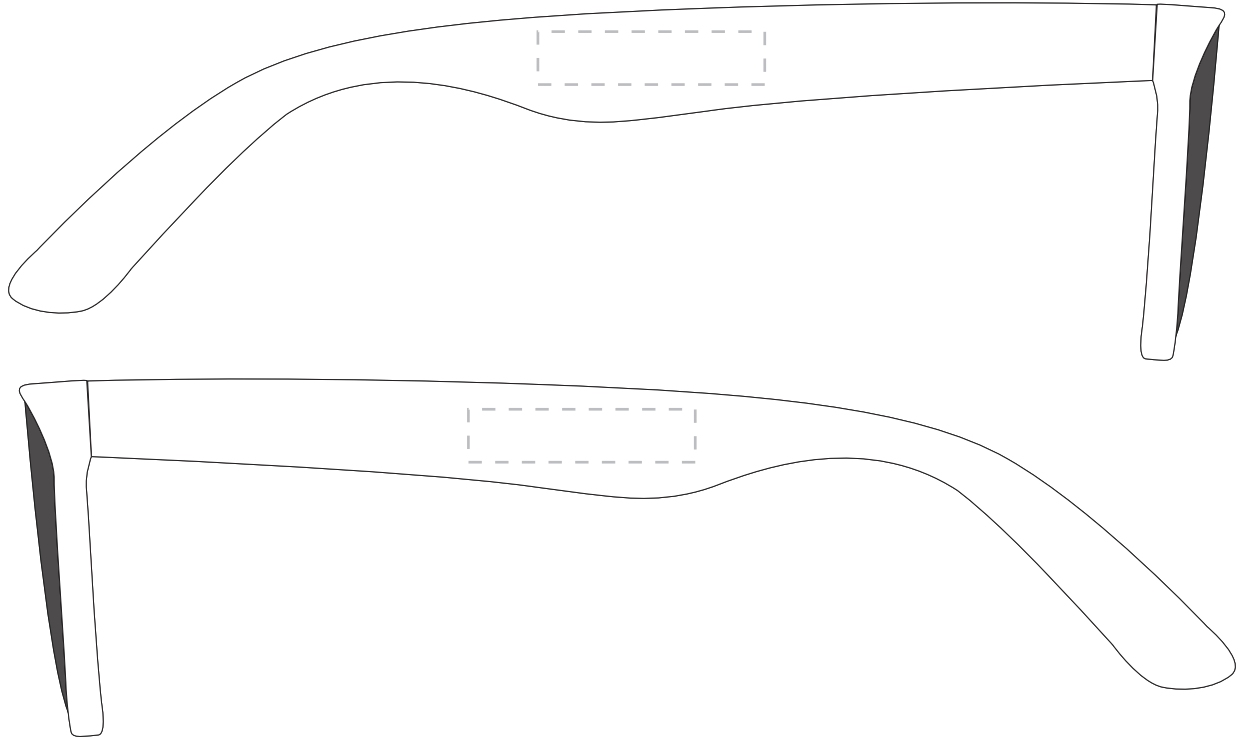

Your Ref:	Quantity:	Product Code: TA0130
Our Ref:	Version: 1	Product Colour: WHITE

PRINTING CONCERNS:

We stock this item in the following colours

**PANTONE REFERENCE(S)**

● Colour 1

ARTWORK SCALE 100%
Max print area: 30mm x 7mm

Product Image for visualisation
- colours may vary

The dashed line is to demonstrate print area and will not appear on your printed item

PLEASE NOTE:

- All colours including print and product are for visual purposes only and should not be regarded as the actual colour of the product and print.
- Some products may vary from batch to batch and may differ from previous orders.
- The colour and texture of a product can also have an effect on the final print colour.
- By approving this order we accept that you understand these terms.