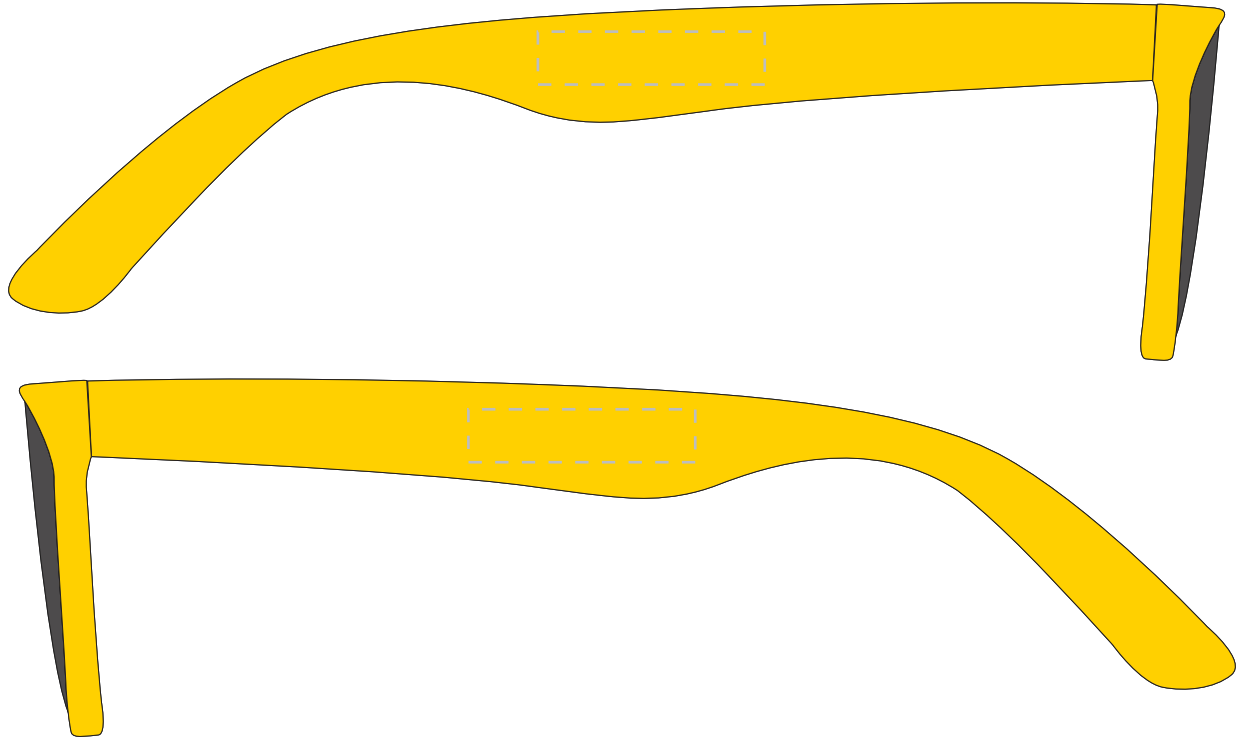

Your Ref:  
Our Ref:

Quantity:  
Version: 1

Product Code: TA0130  
Product Colour: YELLOW

**PRINTING CONCERNS:**

We stock this item in the following colours

**PANTONE REFERENCE(S)**

 Full colour printing

ARTWORK SCALE 100%  
Max print area: 30mm x 7mm

Product Image for visualisation  
- colours may vary

The dashed line is to demonstrate print area and will not appear on your printed item

**PLEASE NOTE:**

- All colours including print and product are for visual purposes only and should not be regarded as the actual colour of the product and print.
- Some products may vary from batch to batch and may differ from previous orders.
- The colour and texture of a product can also have an effect on the final print colour.
- By approving this order we accept that you understand these terms.