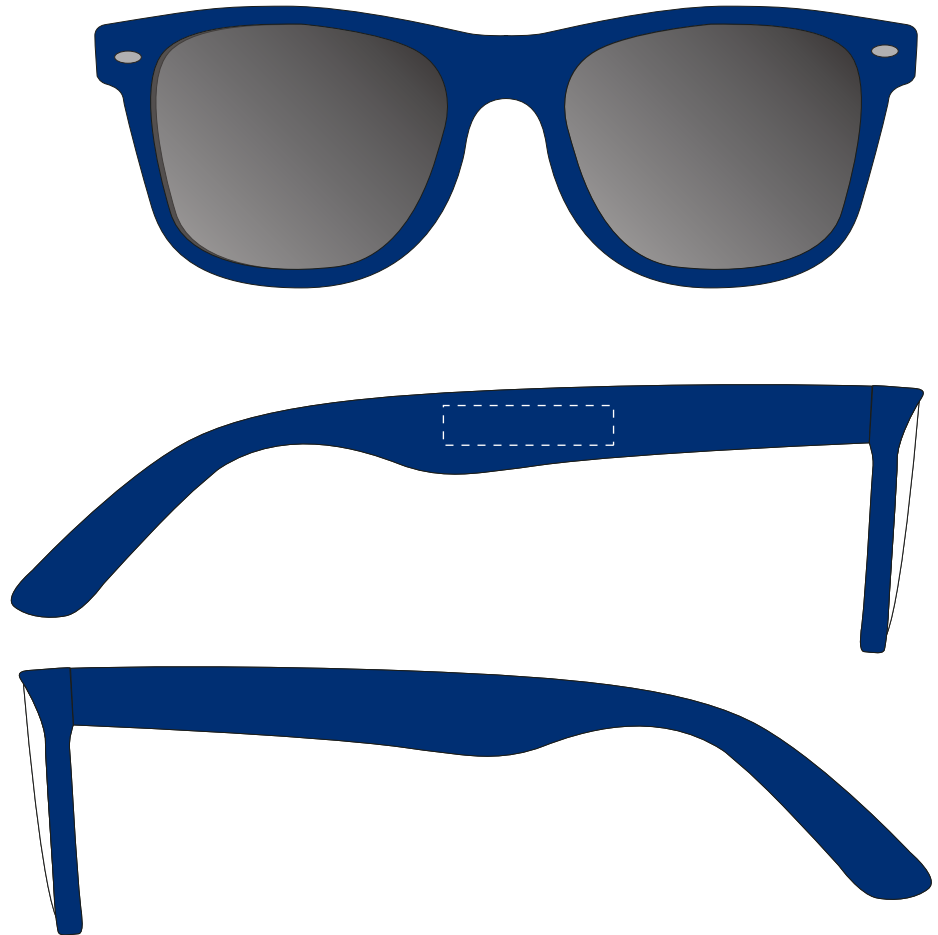

Your Ref:	Quantity:	Product Code: TA1130
Our Ref:	Version: 1	Product Colour:BLUE

**PRINTING CONCERNS:****PRODUCT INFO:**

Please note that this product has Sustainability Markings that are not visible from this perspective

We stock this item in the following colours

**PANTONE REFERENCE(S)**

● Colour 1

ARTWORK SCALE 75%

ARTWORK SCALE 100%  
Max print area: 30mm x 7mm

Product Image for visualisation  
- colours may vary

The dashed line is to demonstrate print area and will not appear on your printed item