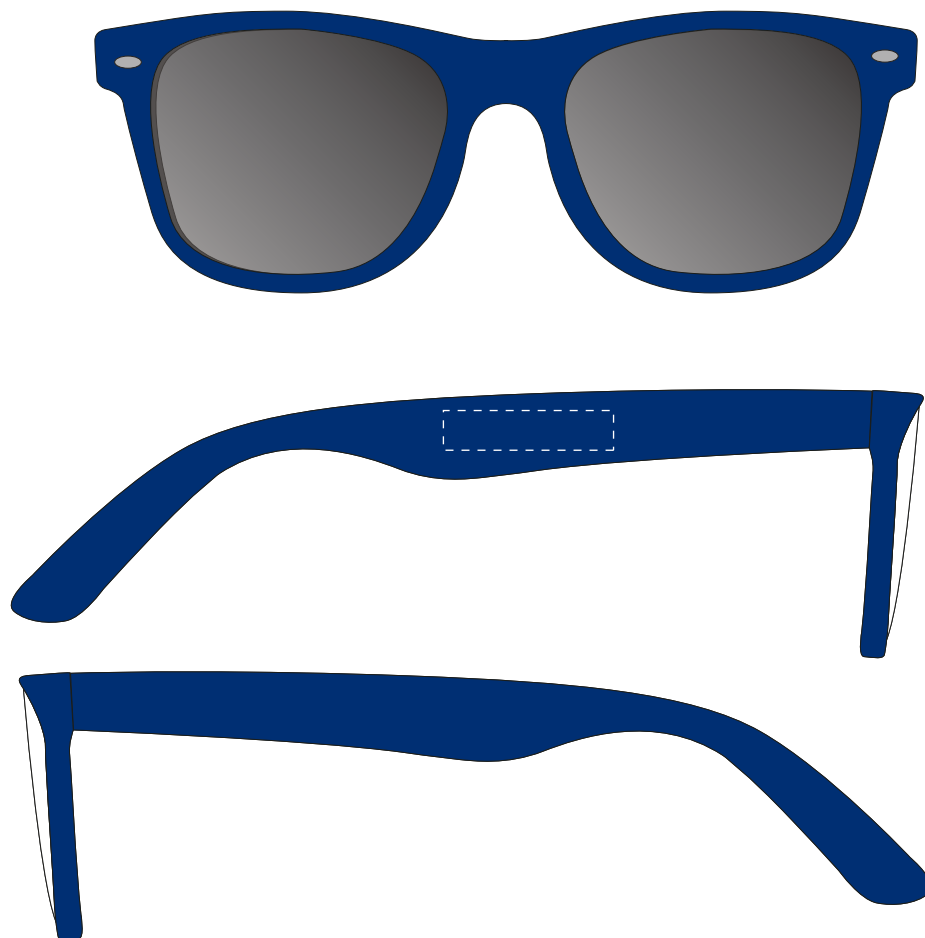

Your Ref:	Quantity:	Product Code: TA1130
Our Ref:	Version: 1	Product Colour:BLUE

**PRINTING CONCERNS:****PRODUCT INFO:**

Please note that this product has Sustainability Markings that are not visible from this perspective

We stock this item in the following colours

**PANTONE REFERENCE(S)**

● Colour 1

ARTWORK SCALE 75%

ARTWORK SCALE 100%  
Max print area: 30mm x 7mm

Product Image for visualisation  
- colours may vary

The dashed line is to demonstrate print area and will not appear on your printed item