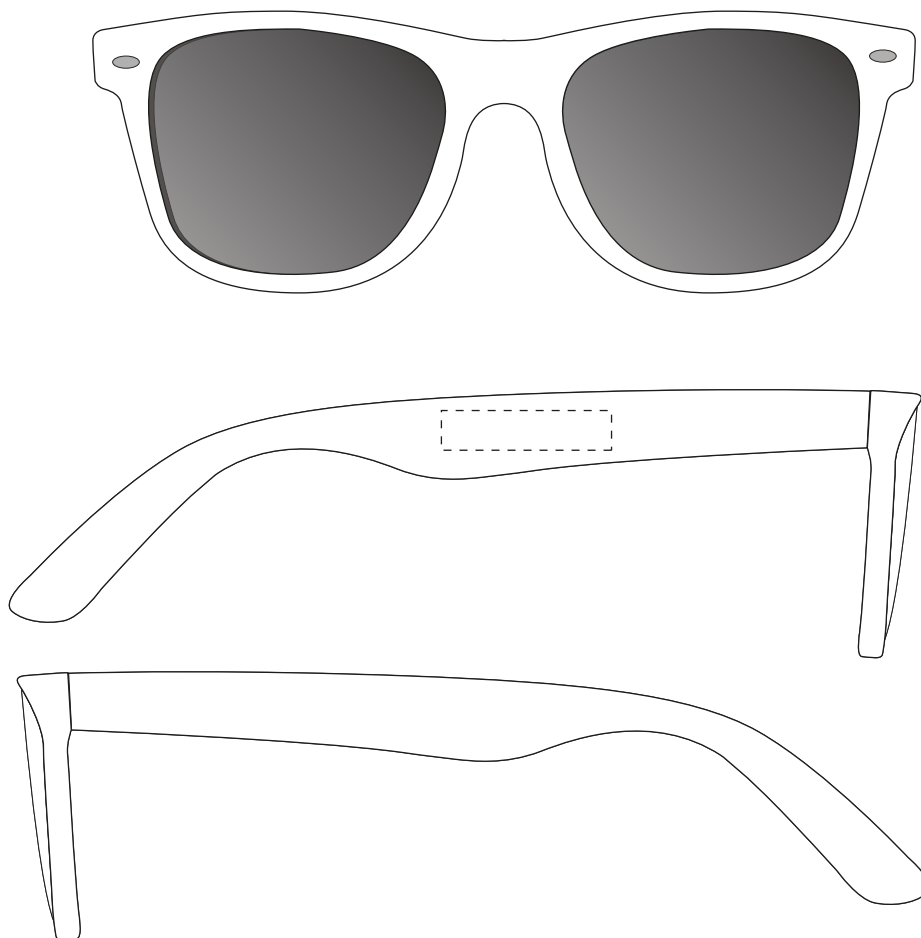

Your Ref:

Quantity:

Product Code: TA1130

Our Ref:

Version: 1

Product Colour: WHITE

**PRINTING CONCERNS:****PRODUCT INFO:**

We stock this item in the following colours

**PANTONE REFERENCE(S)**

● Colour 1

ARTWORK SCALE 75%

ARTWORK SCALE 100%  
Max print area: 30mm x 7mm

Product Image for visualisation  
- colours may vary

The dashed line is to demonstrate print area and will not appear on your printed item