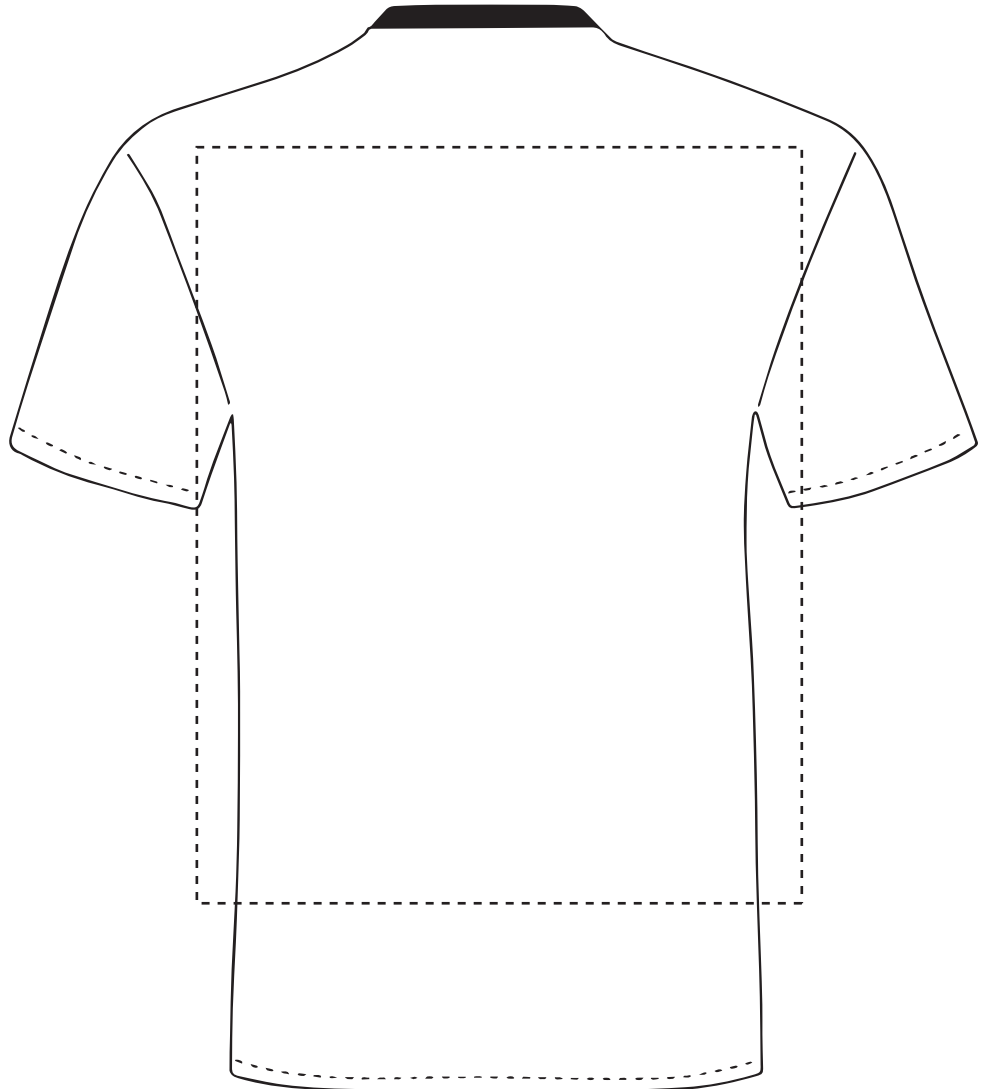

Your Ref:
Our Ref:

Quantity:
Version: 1

Product Code: TF0003
Product Colour: White

PRINTING CONCERNS: PRINT MAY DISCOLOUR

PRODUCT INFO: DUE TO THE NATURE OF THE PRODUCT THE PRINT POSITION MAY VARY BY 2 - 3 MM

PANTONE REFERENCE(S)

Full colour printing

The dashed line is to demonstrate print area and will not appear on your printed item

ARTWORK SCALE 20%

ACTUAL ARTWORK SIZE: