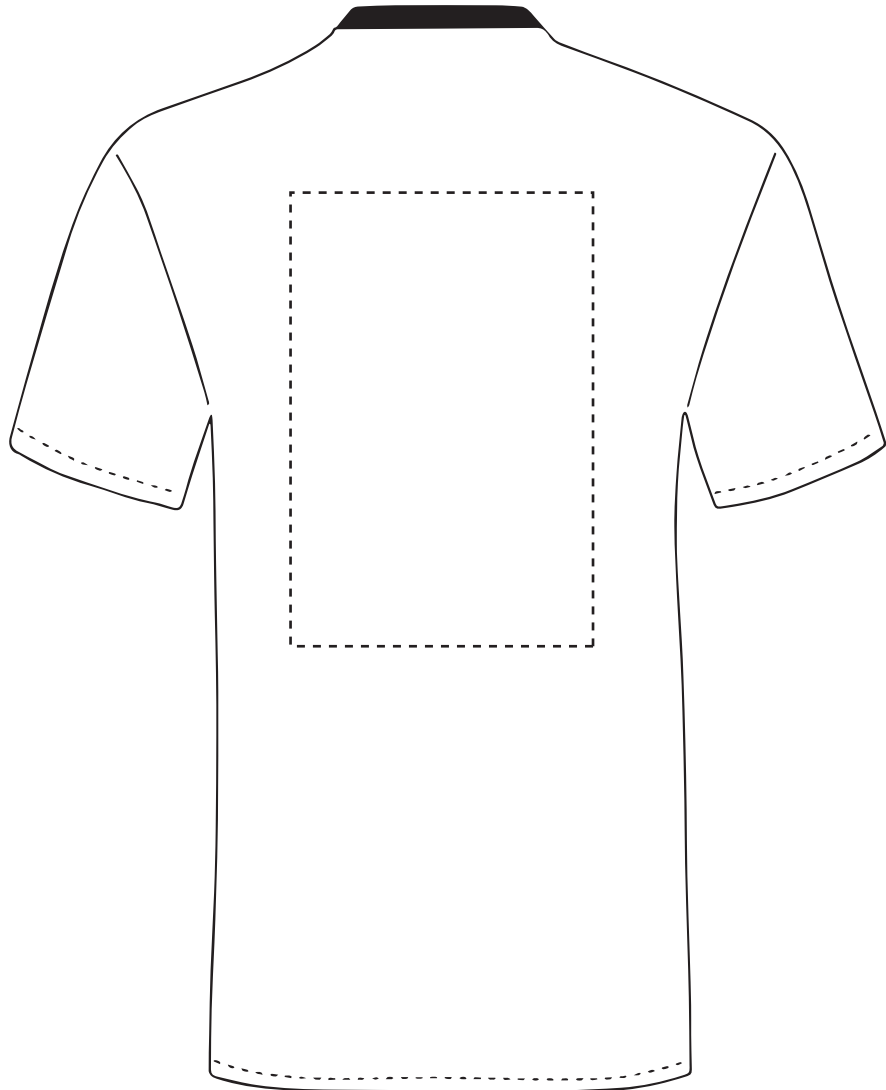

Your Ref:
Our Ref:

Quantity:
Version: 1

Product Code: TF0003
Product Colour: White

PRINTING CONCERNS: PRINT MAY DISCOLOUR

PRODUCT INFO: DUE TO THE NATURE OF THE PRODUCT THE PRINT POSITION MAY VARY BY 2 - 3 MM

PANTONE REFERENCE(S)

Full colour printing

The dashed line is to demonstrate print area and will not appear on your printed item

ARTWORK SCALE 20%