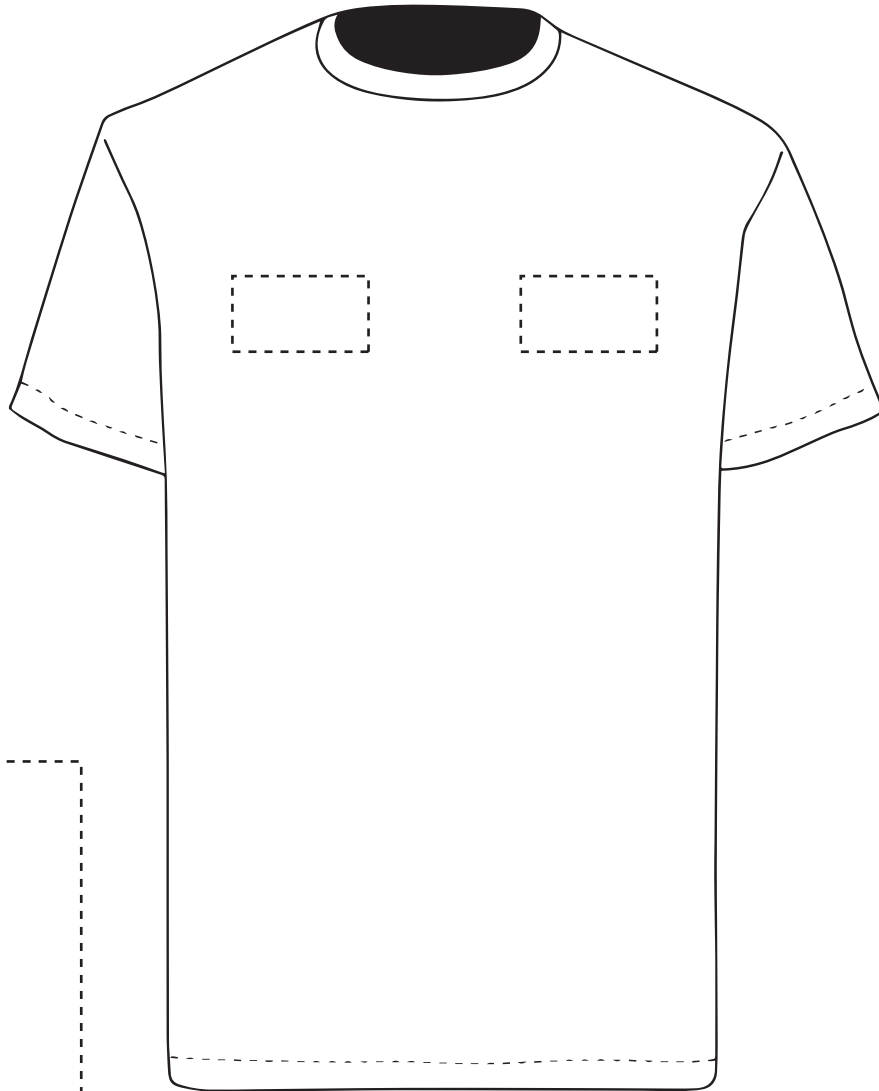

PANTONE REFERENCE(S)

 Full colour printing

The dashed line is to demonstrate print area and will not appear on your printed item

ARTWORK SCALE 20%

Product Image for visualisation
- colours may vary

ARTWORK SCALE 100%
Max print area 90mm x 50mm