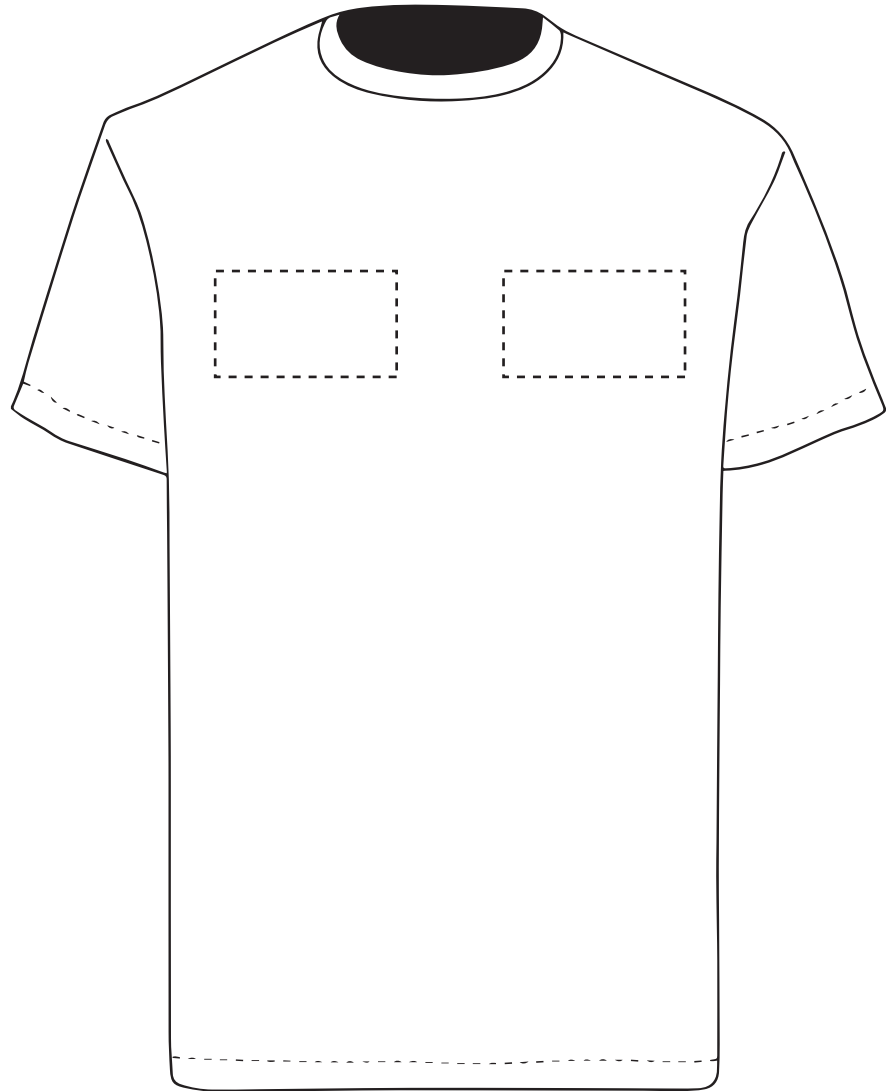

PANTONE REFERENCE(S)

 Full colour printing

The dashed line is to demonstrate print area and will not appear on your printed item

ARTWORK SCALE 20%

Product Image for visualisation
- colours may vary

ARTWORK SCALE 100%
Max print area 90mm x 50mm

PANTONE REFERENCE(S)

 Full colour printing

The dashed line is to demonstrate print area and will not appear on your printed item

ARTWORK SCALE 20%

Product Image for visualisation
- colours may vary

To proceed, please approve visual via the online system.