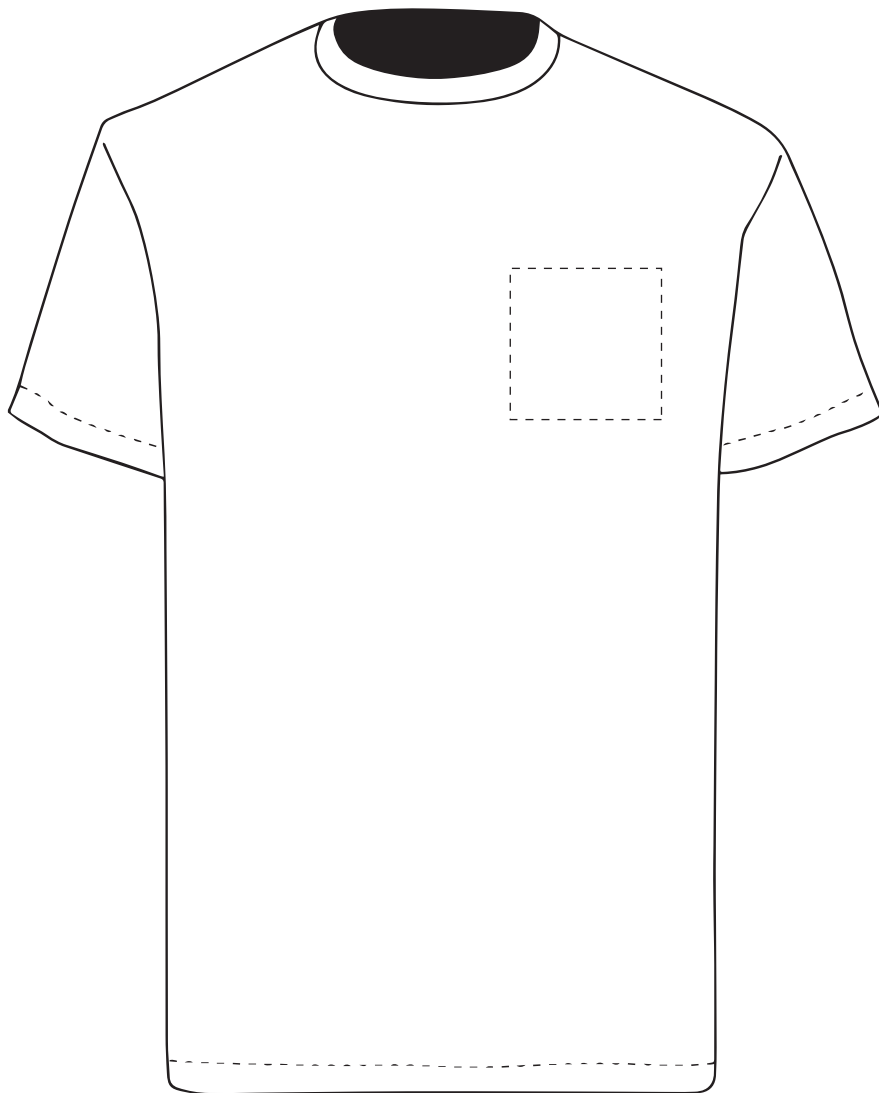

Your Ref:	Quantity:	Product Code: TF0003
Our Ref:	Version: 1	Product Colour: White

PRINTING CONCERNS: PRINT MAY DISCOLOUR

PRODUCT INFO: DUE TO THE NATURE OF THE PRODUCT THE PRINT POSITION MAY VARY BY 2 - 3 MM

PANTONE REFERENCE(S)

The dashed line is to demonstrate print area and will not appear on your printed item

- Colour 1
- Colour 1
- Colour 1
- Colour 1

ARTWORK SCALE 20%