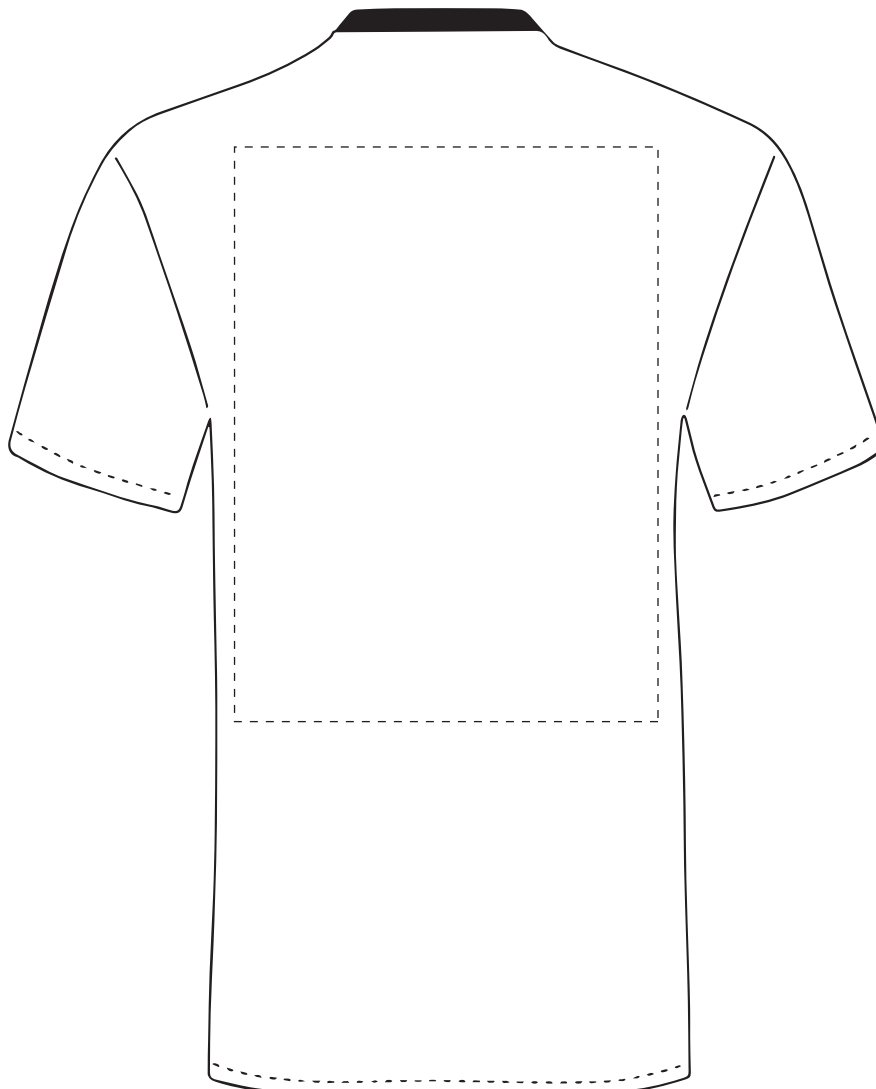

Your Ref:	Quantity:	Product Code: TF0003
Our Ref:	Version: 1	Product Colour: White

PRINTING CONCERNS: PRINT MAY DISCOLOUR

PRODUCT INFO: DUE TO THE NATURE OF THE PRODUCT THE PRINT POSITION MAY VARY BY 2 - 3 MM

PANTONE REFERENCE(S)

The dashed line is to demonstrate print area and will not appear on your printed item

- Colour 1
- Colour 1
- Colour 1
- Colour 1

ARTWORK SCALE 20%