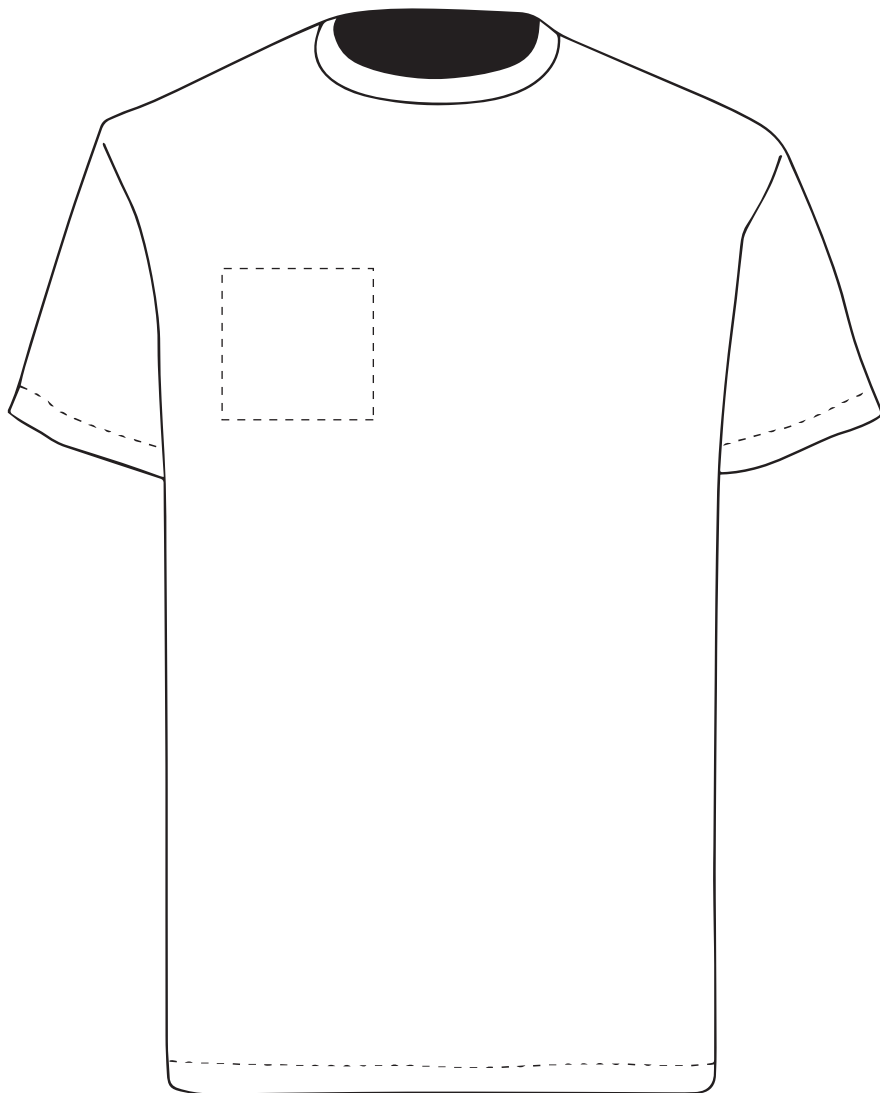

Your Ref:	Quantity:	Product Code: TF0003
Our Ref:	Version: 1	Product Colour: White

PRINTING CONCERNS: PRINT MAY DISCOLOUR

PRODUCT INFO: DUE TO THE NATURE OF THE PRODUCT THE PRINT POSITION MAY VARY BY 2 - 3 MM

PANTONE REFERENCE(S)

The dashed line is to demonstrate print area and will not appear on your printed item

- Colour 1
- Colour 1
- Colour 1
- Colour 1

ARTWORK SCALE 20%