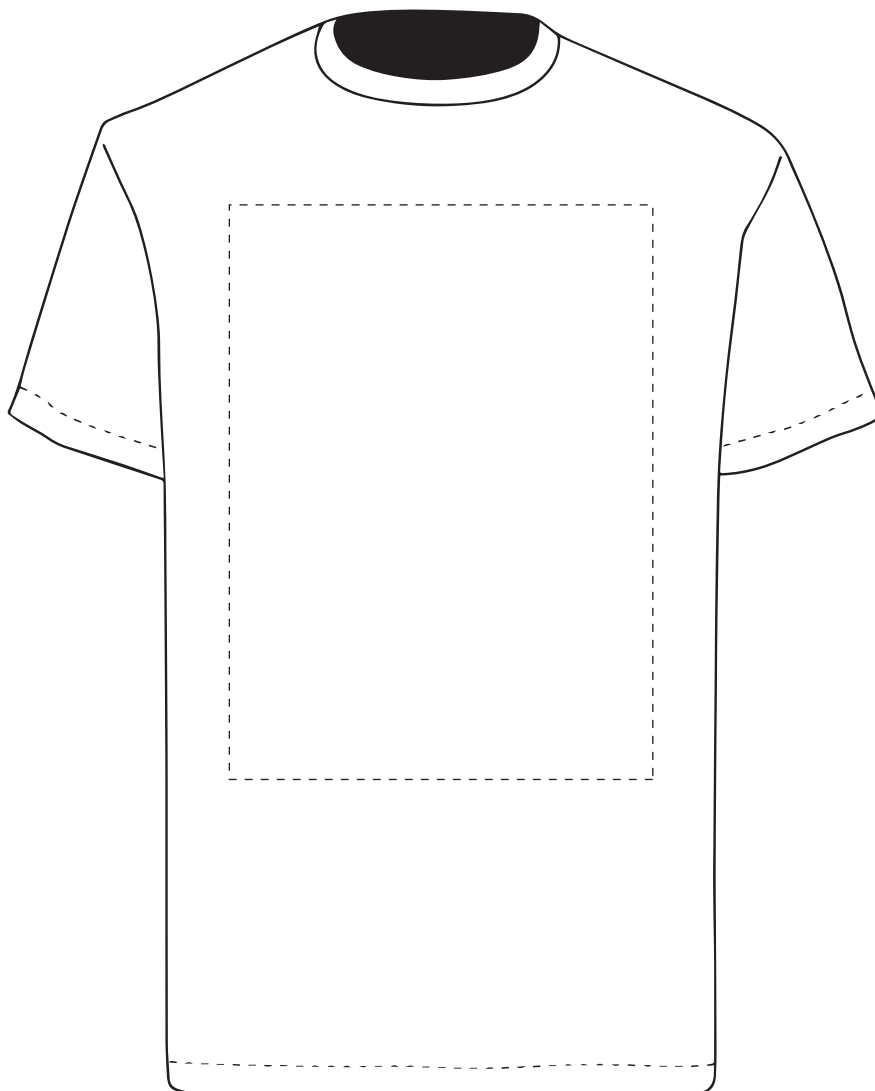

Your Ref:	Quantity:	Product Code: TF0003
Our Ref:	Version: 1	Product Colour: White

PRINTING CONCERNS: PRINT MAY DISCOLOUR

PRODUCT INFO: DUE TO THE NATURE OF THE PRODUCT THE PRINT POSITION MAY VARY BY 2 - 3 MM

PANTONE REFERENCE(S)

The dashed line is to demonstrate print area and will not appear on your printed item

- Colour 1
- Colour 1
- Colour 1
- Colour 1

ARTWORK SCALE 20%

ACTUAL ARTWORK SIZE:

Product Image for visualisation
- colours may vary