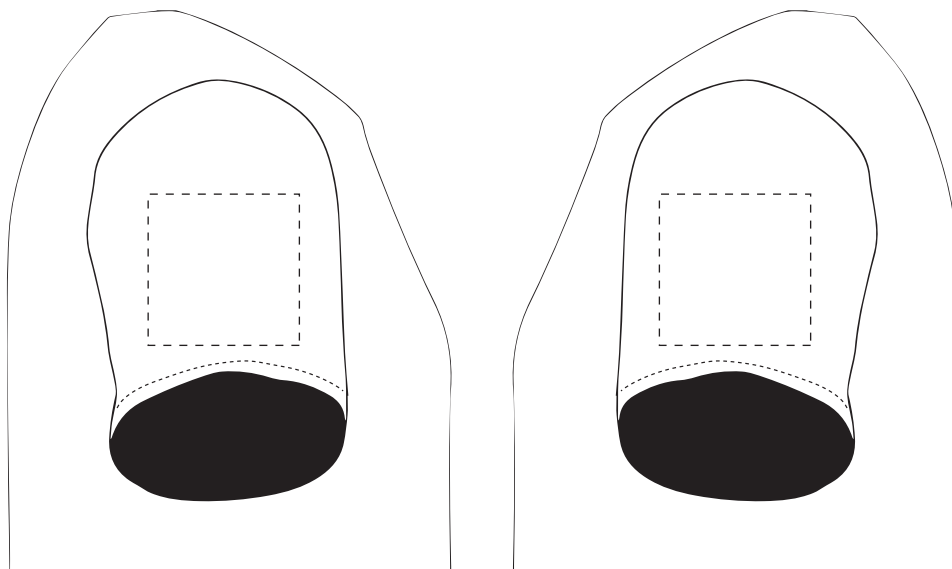

Left Sleeve

Your Ref:	Quantity:	Product Code: TF0003
Our Ref:	Version: 1	Product Colour: White

PRINTING CONCERNS: PRINT MAY DISCOLOUR

PRODUCT INFO: DUE TO THE NATURE OF THE PRODUCT THE PRINT POSITION MAY VARY BY 2 - 3 MM

PANTONE REFERENCE(S)

The dashed line is to demonstrate print area and will not appear on your printed item

- Colour 1
- Colour 1
- Colour 1
- Colour 1

ARTWORK SCALE 20%

Right Sleeve