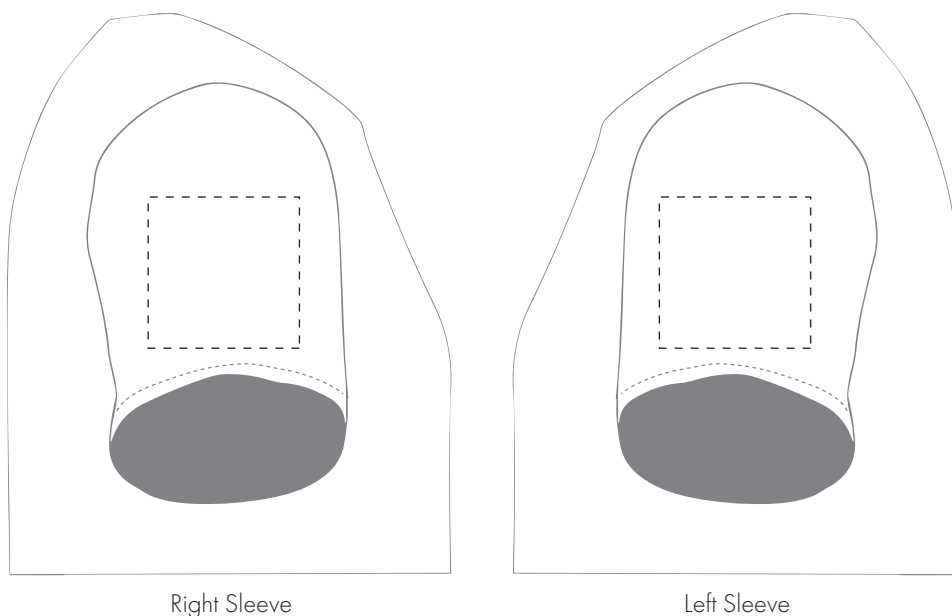

Your Ref:	Quantity:	Product Code: TF0005
Our Ref:	Version: 1	Product Colour: White

PRINTING CONCERNS: PRINT MAY DISCOLOUR

PRODUCT INFO: DUE TO THE NATURE OF THE PRODUCT THE PRINT POSITION MAY VARY BY 2 - 3 MM

PANTONE REFERENCE(S)

The dashed line is to demonstrate print area and will not appear on your printed item

- Colour 1
- Colour 1
- Colour 1
- Colour 1

ARTWORK SCALE 20%