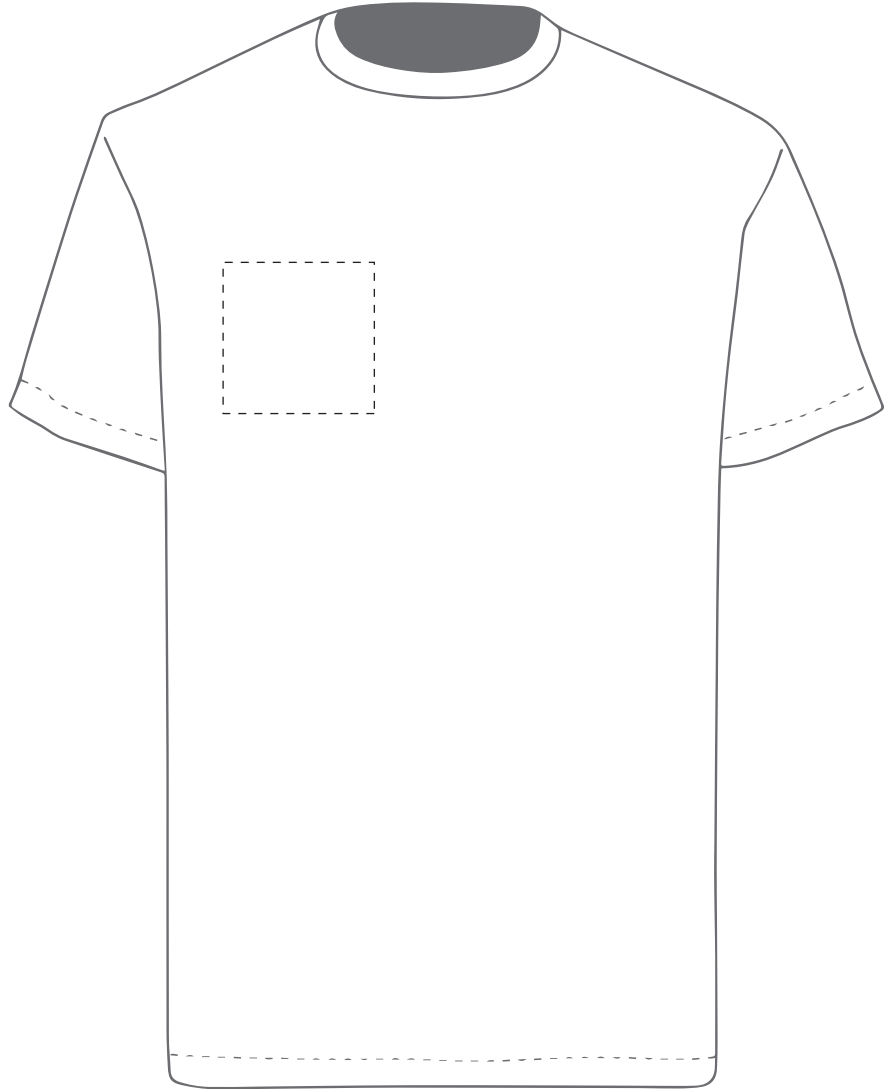

Your Ref:	Quantity:	Product Code: TF0005
Our Ref:	Version: 1	Product Colour: White

PRINTING CONCERNS: PRINT MAY DISCOLOUR

PRODUCT INFO: DUE TO THE NATURE OF THE PRODUCT THE PRINT POSITION MAY VARY BY 2 - 3 MM

PANTONE REFERENCE(S)

The dashed line is to demonstrate print area and will not appear on your printed item

- Colour 1
- Colour 1
- Colour 1
- Colour 1

ARTWORK SCALE 20%