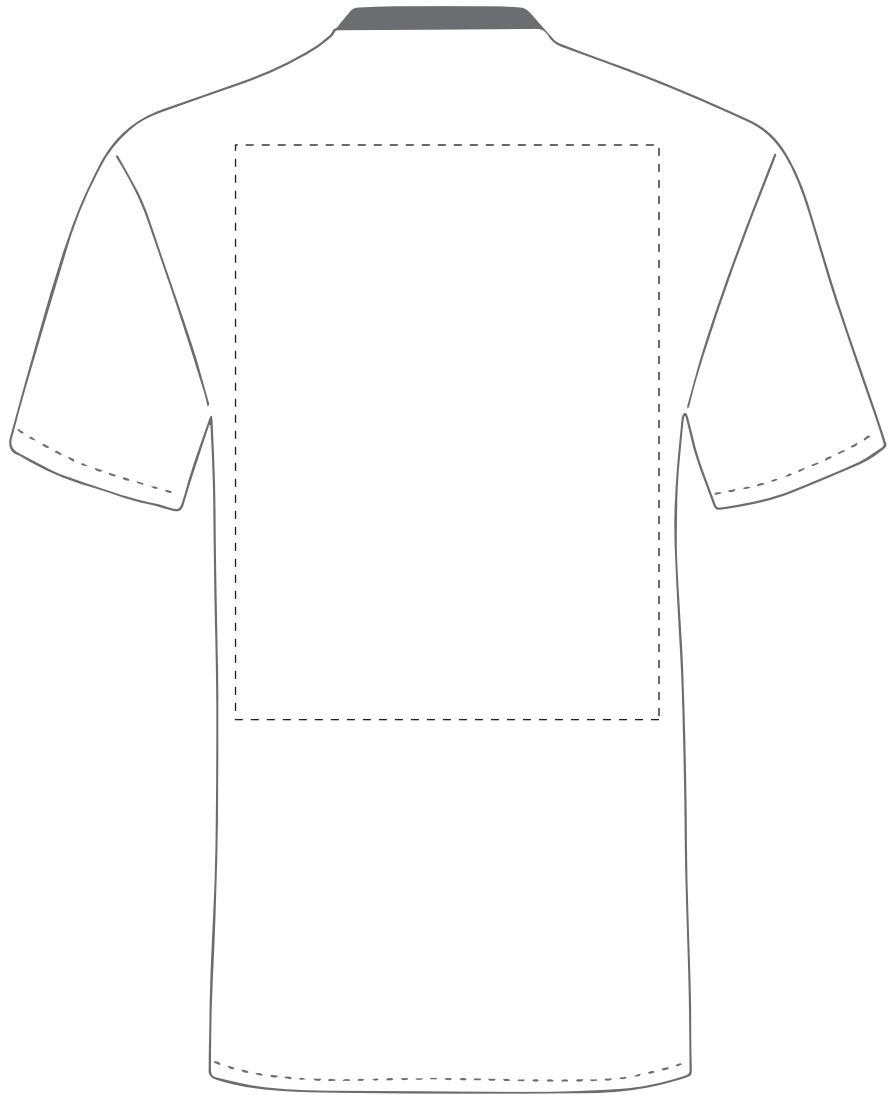

Your Ref:
Our Ref:

Quantity:
Version: 1

Product Code: TF0005
Product Colour: White

PRINTING CONCERNS: PRINT MAY DISCOLOUR

PRODUCT INFO: DUE TO THE NATURE OF THE PRODUCT THE PRINT POSITION MAY VARY BY 2 - 3 MM

PANTONE REFERENCE(S)

The dashed line is to demonstrate print area and will not appear on your printed item

- Colour 1
- Colour 1
- Colour 1
- Colour 1

ARTWORK SCALE 20%