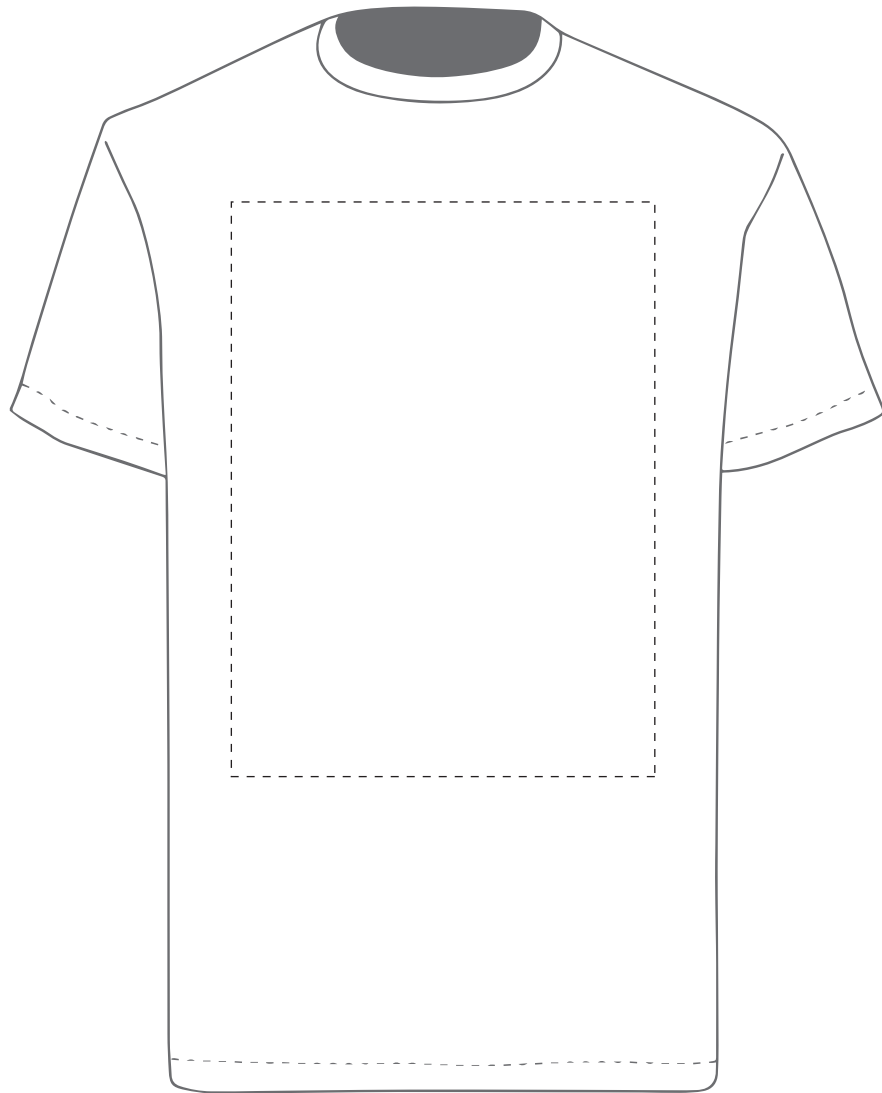

Your Ref:
Our Ref:

Quantity:
Version: 1

Product Code: TF0005
Product Colour: White

PRINTING CONCERNS: PRINT MAY DISCOLOUR

PRODUCT INFO: DUE TO THE NATURE OF THE PRODUCT THE PRINT POSITION MAY VARY BY 2 - 3 MM

PANTONE REFERENCE(S)

The dashed line is to demonstrate print area and will not appear on your printed item

- Colour 1
- Colour 1
- Colour 1
- Colour 1

ARTWORK SCALE 20%