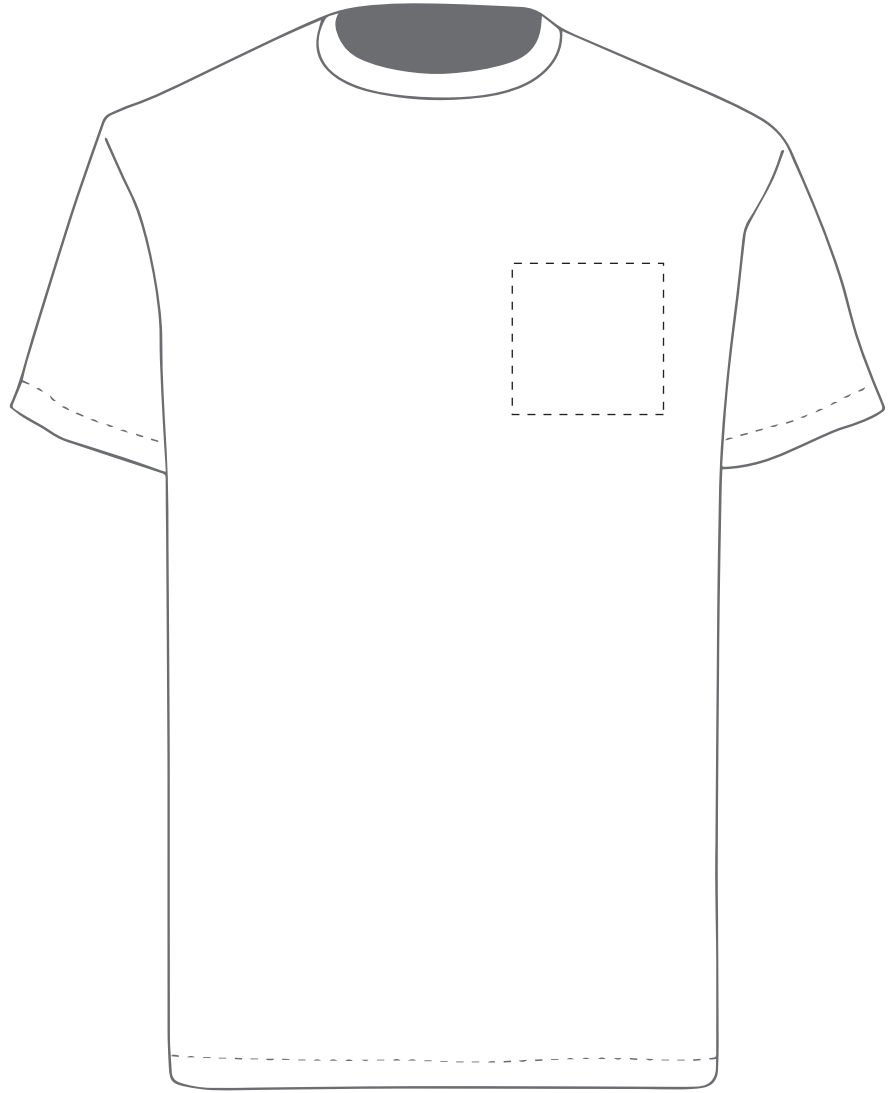

Your Ref:	Quantity:	Product Code: TF0005
Our Ref:	Version: 1	Product Colour: White

PRINTING CONCERNS: PRINT MAY DISCOLOUR

PRODUCT INFO: DUE TO THE NATURE OF THE PRODUCT THE PRINT POSITION MAY VARY BY 2 - 3 MM

PANTONE REFERENCE(S)

The dashed line is to demonstrate print area and will not appear on your printed item

- Colour 1
- Colour 1
- Colour 1
- Colour 1

ARTWORK SCALE 20%

Product Image for visualisation
- colours may vary