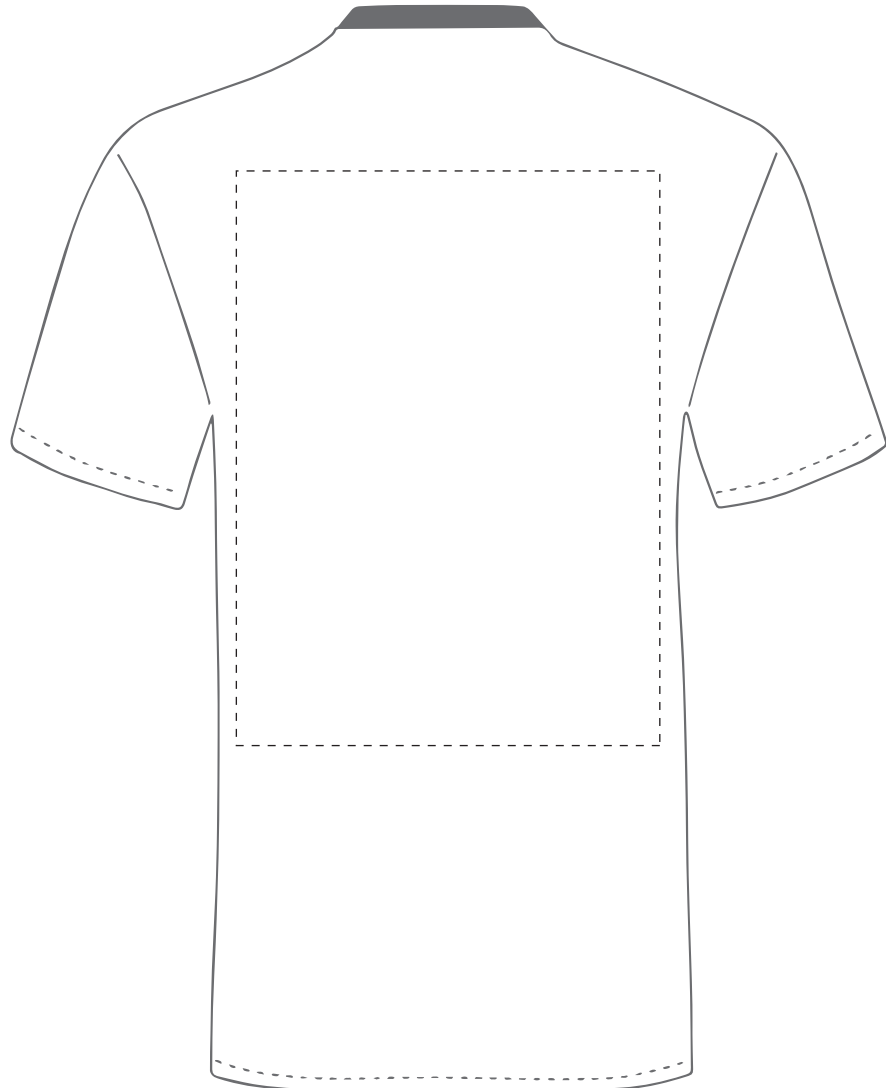

Your Ref:	Quantity:	Product Code: TF0011
Our Ref:	Version: 1	Product Colour:

PRINTING CONCERNS: PRINT MAY DISCOLOUR

PRODUCT INFO: DUE TO THE NATURE OF THE PRODUCT THE PRINT POSITION MAY VARY BY 10 - 20 MM

PANTONE REFERENCE(S)

The dashed line is to demonstrate print area and will not appear on your printed item

- Colour 1
- Colour 1
- Colour 1
- Colour 1

ARTWORK SCALE 20%