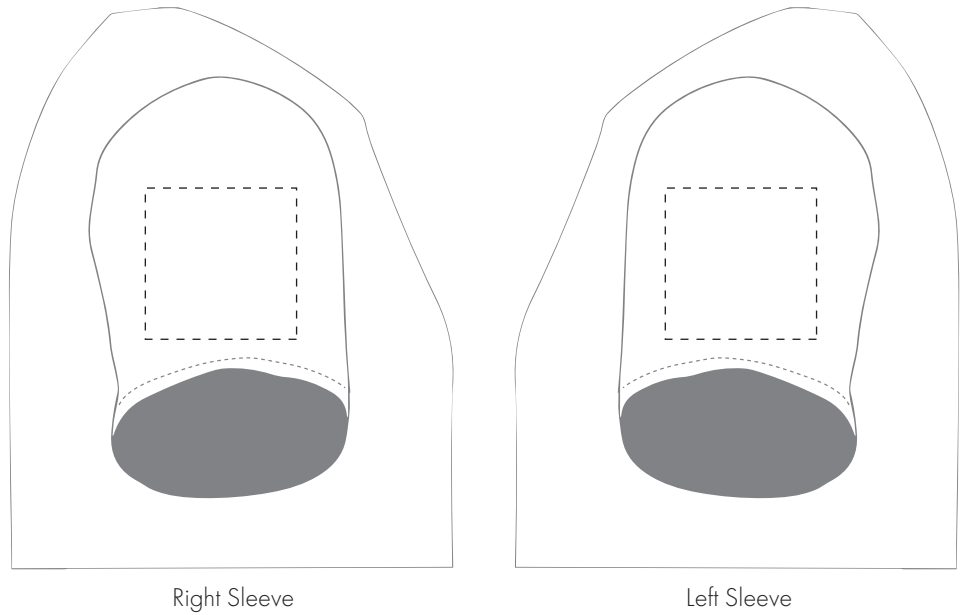

Your Ref:	Quantity:	Product Code: TF0011
Our Ref:	Version: 1	Product Colour:

PRINTING CONCERNS: PRINT MAY DISCOLOUR

PRODUCT INFO: DUE TO THE NATURE OF THE PRODUCT THE PRINT POSITION MAY VARY BY 10 - 20 MM

PANTONE REFERENCE(S)

The dashed line is to demonstrate print area and will not appear on your printed item

- Colour 1
- Colour 1
- Colour 1
- Colour 1

ARTWORK SCALE 20%