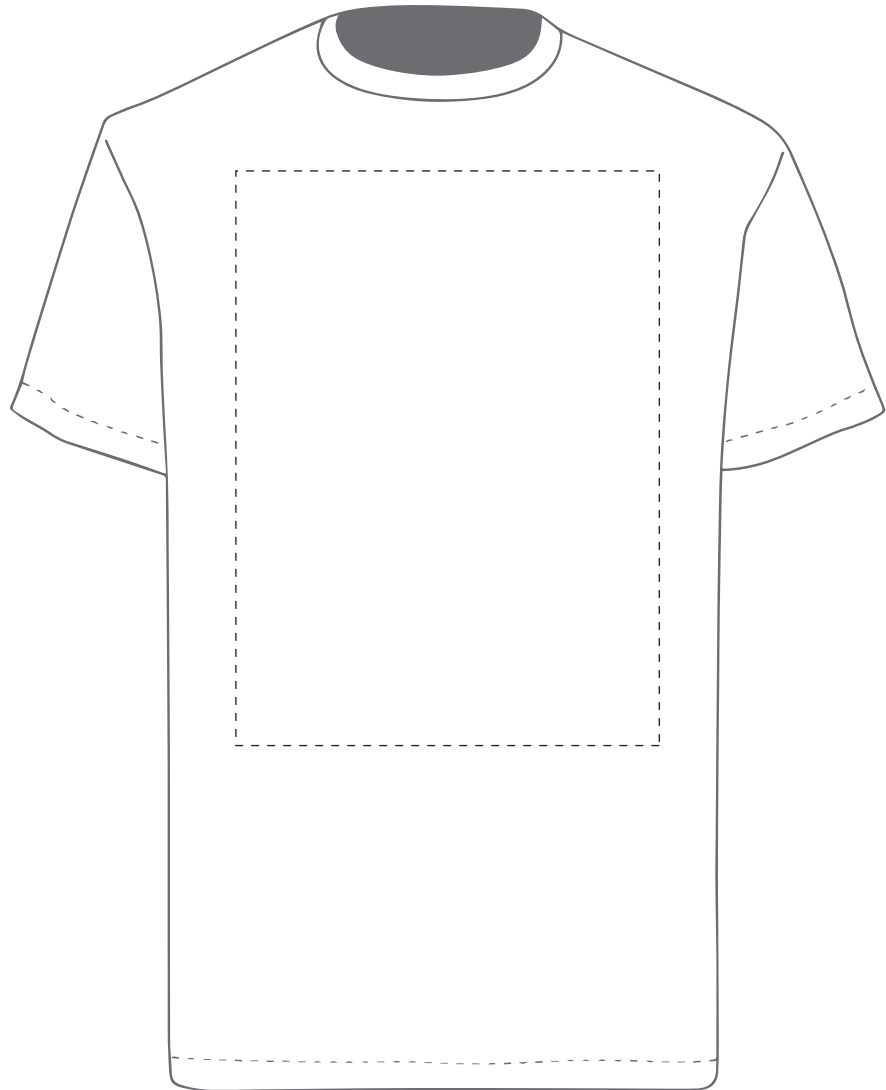

Your Ref:	Quantity:	Product Code: TF0011
Our Ref:	Version: 1	Product Colour:

PRINTING CONCERNS: PRINT MAY DISCOLOUR

PRODUCT INFO: DUE TO THE NATURE OF THE PRODUCT THE PRINT POSITION MAY VARY BY 10 - 20 MM

PANTONE REFERENCE(S)

The dashed line is to demonstrate print area and will not appear on your printed item

- Colour 1
- Colour 1
- Colour 1
- Colour 1

ARTWORK SCALE 20%

Product Image for visualisation
- colours may vary