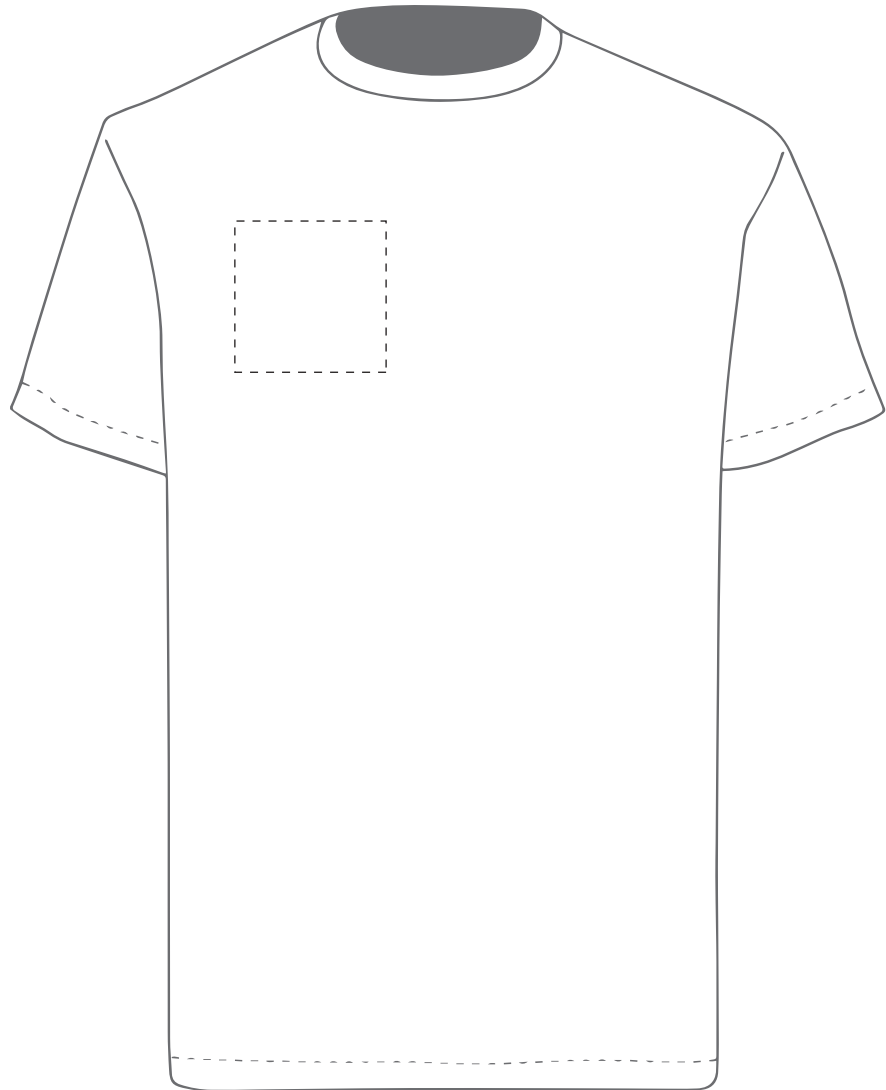

Your Ref:	Quantity:	Product Code: TF0011
Our Ref:	Version: 1	Product Colour:

PRINTING CONCERNS: PRINT MAY DISCOLOUR

PRODUCT INFO: DUE TO THE NATURE OF THE PRODUCT THE PRINT POSITION MAY VARY BY 10 - 20 MM

PANTONE REFERENCE(S)

The dashed line is to demonstrate print area and will not appear on your printed item

- Colour 1
- Colour 1
- Colour 1
- Colour 1

ARTWORK SCALE 20%