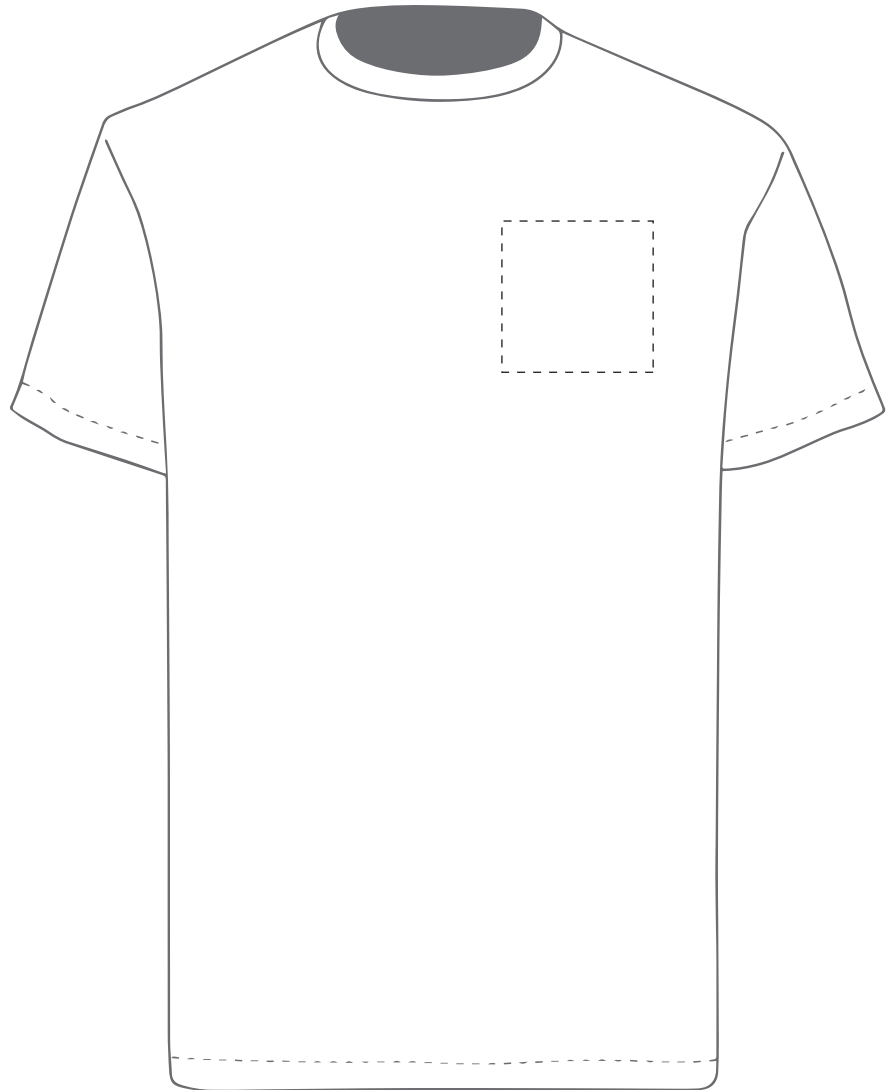

Your Ref:	Quantity:	Product Code: TF0011
Our Ref:	Version: 1	Product Colour:

PRINTING CONCERNS: PRINT MAY DISCOLOUR

PRODUCT INFO: DUE TO THE NATURE OF THE PRODUCT THE PRINT POSITION MAY VARY BY 10 - 20 MM

PANTONE REFERENCE(S)

The dashed line is to demonstrate print area and will not appear on your printed item

- Colour 1
- Colour 1
- Colour 1
- Colour 1

ARTWORK SCALE 20%