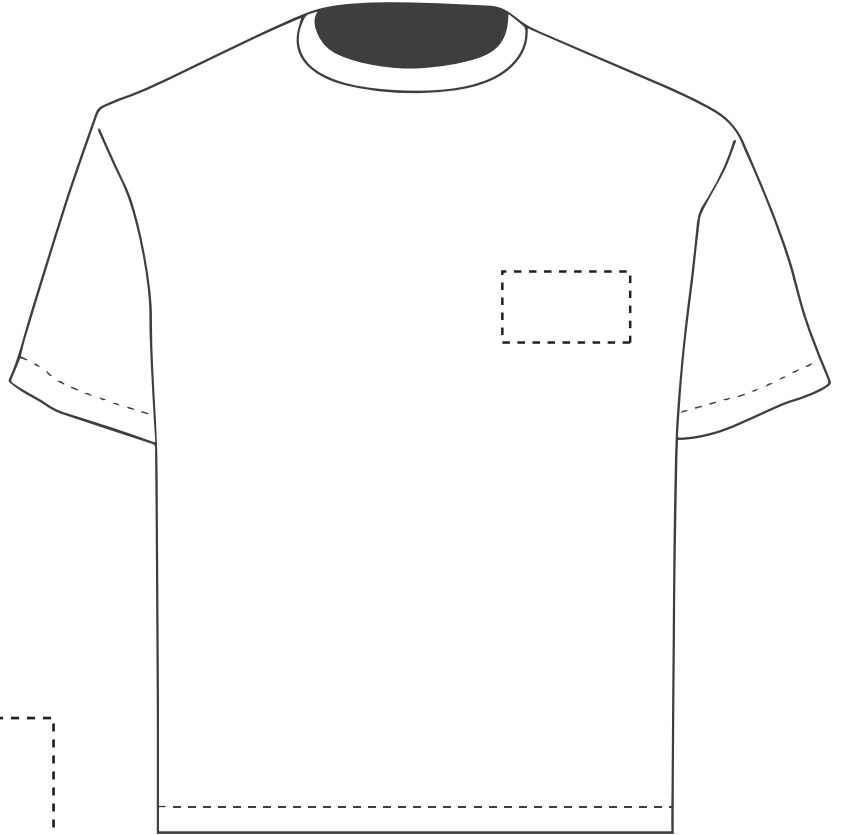

MADERIA THREAD COLOUR

The dashed line is to demonstrate print area and will not appear on your printed item

- Colour 1
- Colour 2
- Colour 3
- Colour 4

ARTWORK SCALE 20%

Product Image for visualisation
- colours may vary