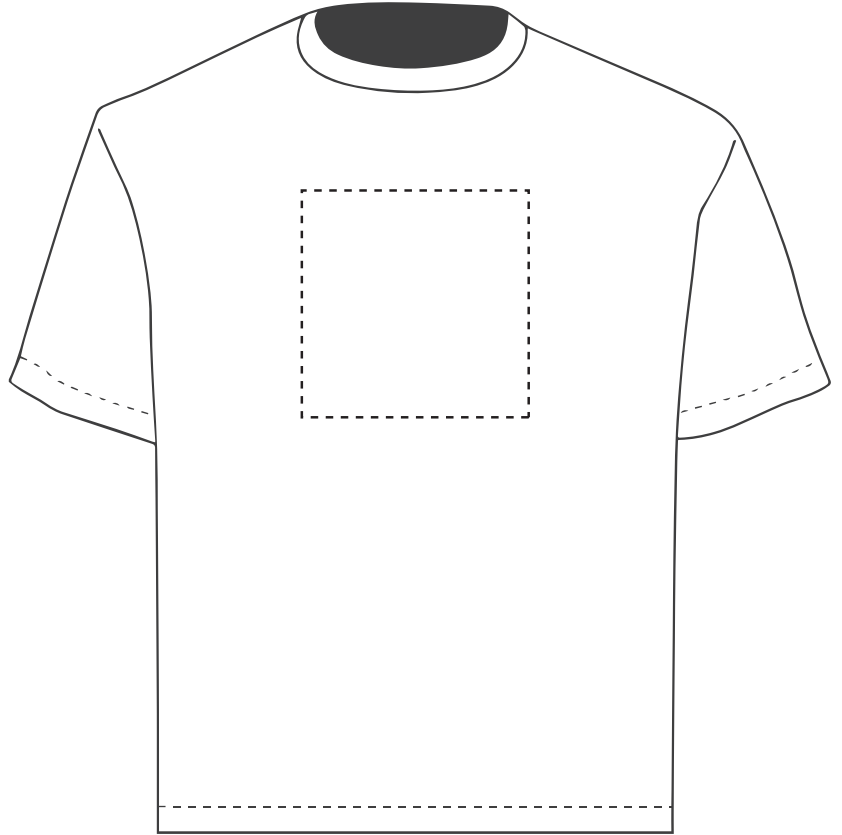

Your Ref:	Quantity:	Product Code: TF004K
Our Ref:	Version: 1	Product Colour:

PRINTING CONCERNS: PRINT MAY DISCOLOUR

PRODUCT INFO: DUE TO THE NATURE OF THE PRODUCT THE PRINT POSITION MAY VARY BY 10 - 20 MM

MADERIA THREAD COLOUR

The dashed line is to demonstrate print area and will not appear on your printed item

- Colour 1
- Colour 2
- Colour 3
- Colour 4

ARTWORK SCALE 20%