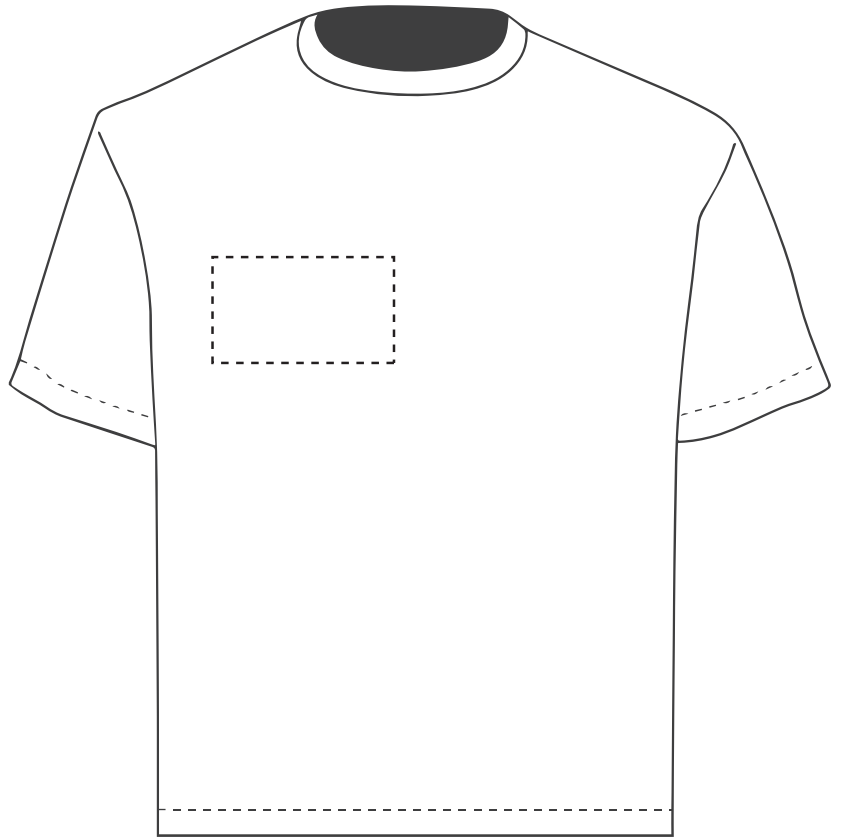

Your Ref:	Quantity:	Product Code: TF004K
Our Ref:	Version: 1	Product Colour:

PRINTING CONCERNS: PRINT MAY DISCOLOUR

PRODUCT INFO: DUE TO THE NATURE OF THE PRODUCT THE PRINT POSITION MAY VARY BY 10 - 20 MM

MADERIA THREAD COLOUR

The dashed line is to demonstrate print area and will not appear on your printed item

- Colour 1
- Colour 2
- Colour 3
- Colour 4

ARTWORK SCALE 20%