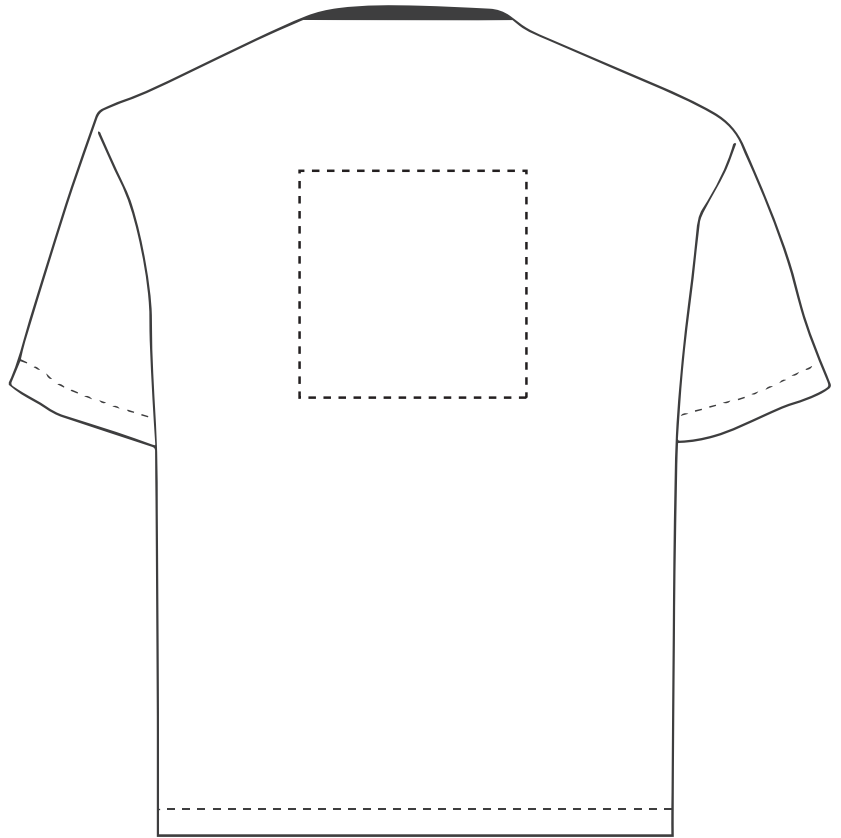

This item is available in the following colours:

ARTWORK SCALE 100%

Max print area: 150mm x 150mm

Actual logo size:

Your Ref:	Quantity:	Product Code: TF004K
Our Ref:	Version: 1	Product Colour:

PRINTING CONCERNS: PRINT MAY DISCOLOUR**PRODUCT INFO: DUE TO THE NATURE OF THE PRODUCT THE PRINT POSITION MAY VARY BY 10 - 20 MM****MADERIA THREAD COLOUR**

The dashed line is to demonstrate print area and will not appear on your printed item

- Colour 1
- Colour 2
- Colour 3
- Colour 4

ARTWORK SCALE 20%

Product Image for visualisation
- colours may vary

To proceed, please approve visual via the online system.