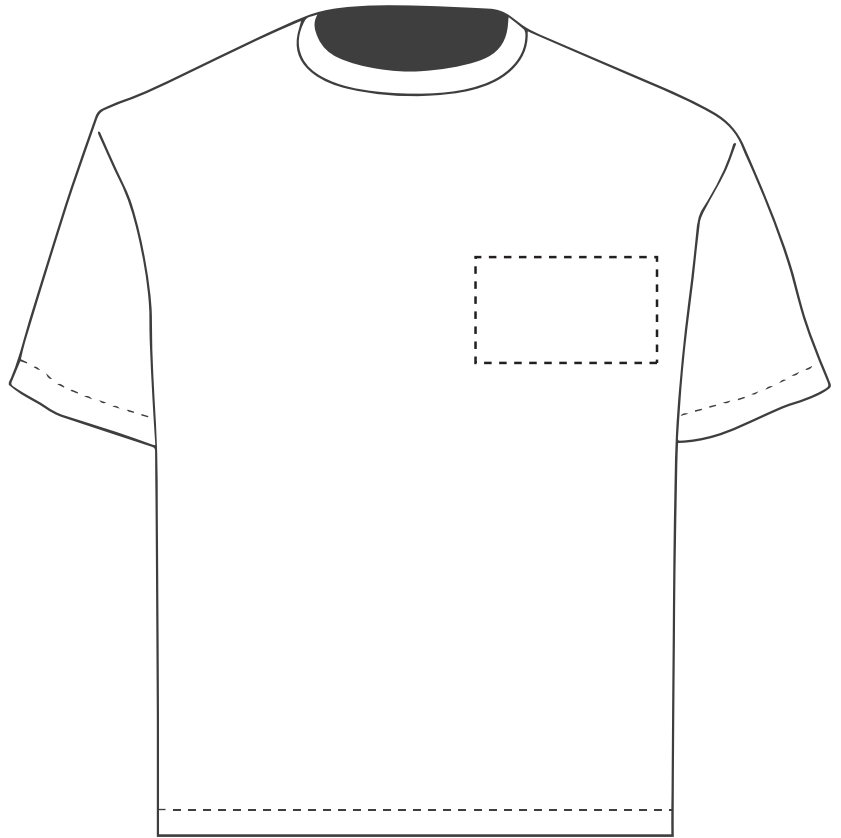

MADERIA THREAD COLOUR

The dashed line is to demonstrate print area and will not appear on your printed item

- Colour 1
- Colour 2
- Colour 3
- Colour 4

ARTWORK SCALE 20%

Product Image for visualisation
- colours may vary